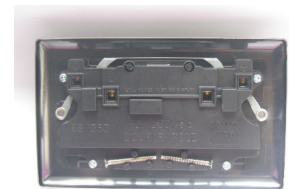

Data Sheet

Product Code: XY5VB.SL

Product Description: 2-Gang 13A Double Pole Switched Socket

Range: Vogue

Finish: Slate

Product Category: 13A Sockets

Insert/Knob Colour: Black/Brass

Barcode: 5021575019322

Maximum Load Rating: 13A

Maximum Current Rating: 13A

Terminal (Live) Diameter: 4.8mm; **Capacity:** 4 x 2.5mm²

Terminal (Neutral) Diameter: 4.8mm; **Capacity:** 4 x 2.5mm²

Terminal (Earth) Diameter: 4.8mm; **Capacity:** 4 x 2.5mm²

Intended Applications: Indoor Use Only. Domestic power supply.

Safety Advice: Product Must Be Earthed.

Applicable Safety Standard: BS 1363-2

Commodity Code: 85366990

Declaration of Conformity

Product Features

- ☑ Double pole switching for safer operation
- ☑ Bevelled edge faceplate

10 YEAR GUARANTEE

BRITISH MADE

All information is subject to change without notice. Errors and omissions excepted. Images are for illustrative purposes only. Individual features and colours may vary. Refer to date of issue to identify latest version.