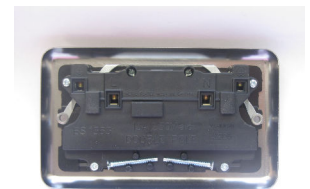

Data Sheet

Product Code: XY5W.BG

This product Is Made to Order

Product Description: 2-Gang 13A Double Pole Switched Socket

Range: Lily

Finish: Beryl Green

Product Category: 13A Socket

Insert/Knob Colour: White Inserts

Barcode: 5021575205428

Dimensions: 88x148x31mm

Faceplate Depth: 7mm

Net Weight: 219g

Gross Weight: 222g

Fixing Centres: 120.6mm

Depth from Mounting Face: 16.5mm

Recommended Back Box Depth: 25mm

Operating Voltage: 230v 50Hz

Maximum Load Rating: 13A

Maximum Current Rating: 13A

Terminal (Live) Diameter: 4.8mm; **Capacity:** 4 x 2.5mm²

Terminal (Neutral) Diameter: 4.8mm; **Capacity:** 4 x 2.5mm²

Terminal (Earth) Diameter: 4.8mm; **Capacity:** 4 x 2.5mm²

Intended Applications: Indoor Use Only. Domestic power supply.

Safety Advice: Product Must Be Earthed.

Applicable Safety Standard: BS 1363-2

Commodity Code: 85366990

Product Features

- ✔ Double pole switching for safer operation
- ✔ Curved edge faceplate