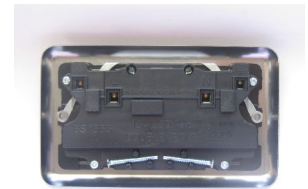

# Data Sheet

Product Code: XY5W.RP

*This product Is Made to Order*

**Product Description:** 2-Gang 13A Double Pole Switched Socket

**Range:** Lily

**Finish:** Rose Pink

**Product Category:** 13A Socket

**Insert/Knob Colour:** White Inserts

**Barcode:** 5021575225426

**Dimensions:** 88x148x31mm

**Faceplate Depth:** 7mm

**Net Weight:** 219g

**Gross Weight:** 222g

**Fixing Centres:** 120.6mm

**Depth from Mounting Face:** 16.5mm

**Recommended Back Box Depth:** 25mm

**Terminal (Earth) Diameter:** 4.8mm; **Capacity:** 4 x 2.5mm<sup>2</sup>

**Intended Applications:** Indoor Use Only. Domestic power supply.

**Safety Advice:** Product Must Be Earthed.

**Applicable Safety Standard:** BS 1363-2

## Product Features

- ✔ Double pole switching for safer operation
- ✔ Curved edge faceplate

10 YEAR GUARANTEE

BRITISH MADE

Declaration of Conformity

*All information is subject to change without notice. Errors and omissions excepted. Images are for illustrative purposes only. Individual features and colours may vary. Refer to date of issue to identify latest version.*