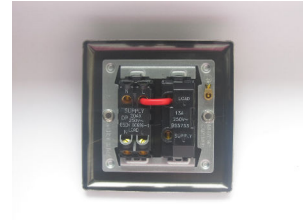

Data Sheet

Product Code: XY6B.BB

Product Description: 13A Switched Fused Spur

Range: Urban

Finish: Brushed Brass

Product Category: Fused Spur

Insert/Knob Colour: Black Inserts

Barcode: 5021575030914

Maximum Load Rating: Refer to Fuse Value

Maximum Current Rating: 13A

Terminal (Live) Diameter: 4.5mm; **Capacity:** 4 x 2.5mm²

Terminal (Neutral) Diameter: 4.5mm; **Capacity:** 4 x 2.5mm²

Terminal (Earth) Diameter: 3.3mm; **Capacity:** 3 x 1.5mm²

Intended Applications: Indoor Use Only. Domestic power supply.

Safety Advice: Product Must Be Earthed.

Applicable Safety Standard: BS 1363-4

Commodity Code: 85389091

Declaration of Conformity

Product Features

- ✔ Double pole switching
- ✔ Holds standard 25.4x6.4mm fuse
- ✔ Replaceable 13A fuse included
- ✔ Bevelled edge faceplate
- ✔ Varilight Urban: Inspirational finishes for stylish spaces

10 YEAR GUARANTEE