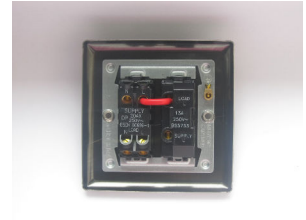

Data Sheet

Product Code: XY6B.MB

Product Description: 13A Switched Fused Spur

Range: Urban

Finish: Matt Black

Product Category: Fused Spur

Insert/Knob Colour: Black Inserts

Barcode: 5021575031300

Maximum Load Rating: Refer to Fuse Value

Maximum Current Rating: 13A

Terminal (Live) Diameter: 4.5mm; **Capacity:** 4 x 2.5mm²

Terminal (Neutral) Diameter: 4.5mm; **Capacity:** 4 x 2.5mm²

Terminal (Earth) Diameter: 3.3mm; **Capacity:** 3 x 1.5mm²

Intended Applications: Indoor Use Only. Domestic power supply.

Safety Advice: Product Must Be Earthed.

Applicable Safety Standard: BS 1363-4

Commodity Code: 85389091

Declaration of Conformity

Product Features

- ✔ Double pole switching
- ✔ Holds standard 25.4x6.4mm fuse
- ✔ Replaceable 13A fuse included
- ✔ Bevelled edge faceplate
- ✔ Varilight Urban: Inspirational finishes for stylish spaces

10 YEAR GUARANTEE