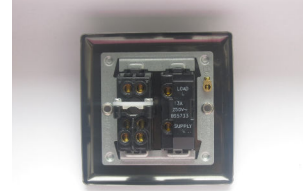

**Barcode:** 5021575952278

**Dimensions:** 91x91x34mm

**Faceplate Depth:** 8mm

**Net Weight:** 166g

**Gross Weight:** 168g

**Fixing Centres:** 60.3mm

**Depth from Mounting Face:** 17.2mm

**Recommended Back Box Depth:** 25mm

**Terminal (Earth) Diameter:** 3.3mm; **Capacity:** 3 x 1.5mm<sup>2</sup>

**Intended Applications:** Indoor Use Only. Domestic power supply.

**Safety Advice:** Product Must Be Earthed.

**Applicable Safety Standard:** BS 1363-4

## Product Features

- ✔ Cable clamp
- ✔ Holds standard 25.4x6.4mm fuse
- ✔ Replaceable 13A fuse included
- ✔ Bevelled edge faceplate
- ✔ Varilight Urban: Inspirational finishes for stylish spaces

10 YEAR GUARANTEE