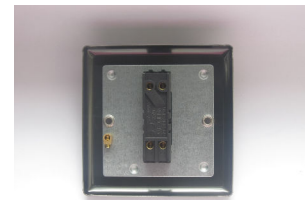

Data Sheet

Product Code: XY7V.SL

Product Description: 1-Gang 10A Intermediate Rocker Switch

Range: Vogue

Finish: Slate

Product Category: 10A Rocker Switches

Insert/Knob Colour: Brass

Barcode: 5021575019353

Maximum Load Rating: 10A

Maximum Current Rating: 10A

Terminal (Live) Diameter: 3.3mm; **Capacity:** 3 x 1.5mm²

Terminal (Earth) Diameter: 3.3mm; **Capacity:** 3 x 1.5mm²

Intended Applications: Indoor Use Only. Domestic lighting circuits.

Safety Advice: Product Must Be Earthed.

Applicable Safety Standard: BS EN 60669-1

Commodity Code: 85365007

Declaration of Conformity

All information is subject to change without notice. Errors and omissions excepted. Images are for illustrative purposes only. Individual features and colours may vary. Refer to date of issue to identify latest version.

Product Features

- ☑ Intermediate switch enables 3-way switching
- ☑ Suitable for controlling both mains and low voltage lighting
- ☑ Bevelled edge faceplate

10 YEAR GUARANTEE

BRITISH MADE