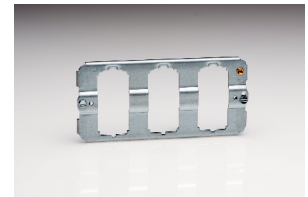

Data Sheet

Product Code: XYPGY3.MB

Product Description: 3-Gang PowerGrid Plate including Yoke (Twin Plate)

Range: Urban/Vogue

Finish: Matt Black

Product Category: Grid Pack (Plate and Yoke)

Barcode: 5021575294361

Dimensions: 91x150x*mm

Faceplate Depth: 8mm

Net Weight: 209g

Gross Weight: 212g

Fixing Centres: 120.6mm

Depth from Mounting Face: Module Dependent

Recommended Back Box Depth: N/A

Operating Voltage: 230v 50Hz

Maximum Load Rating: N/A

Maximum Current Rating: -

Terminal (Earth) Diameter: 3.3mm; **Capacity:** 3 x 1.5mm²

Intended Applications: Indoor Use Only. Domestic lighting circuits.

Safety Advice: Product Must Be Earthed (via PowerGrid Frame).

Date of Issue: 06th February 2022 © Doyle & Tratt Products Ltd, Carylls Lea, Faygate, West Sussex, RH12 4SJ, United Kingdom. All rights reserved.

Product Features

- ✔ Create your own switch combinations
- ✔ Comes with Iridium and Brass screws to suit Vogue and Urban collections
- ✔ Comes in a pack with the grid frame pictured below.