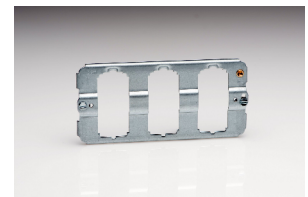

Data Sheet

Product Code: XYPGY3.MW

Product Description: 3-Gang PowerGrid Plate including Yoke (Twin Plate)

Range: Vogue

Finish: Matt White

Product Category: Grid Pack (Plate and Yoke)

Barcode: 5021575122312

Dimensions: 91x150x*mm

Faceplate Depth: 8mm

Net Weight: 209g

Gross Weight: 212g

Fixing Centres: 120.6mm

Depth from Mounting Face: Module Dependent

Recommended Back Box Depth: N/A

Operating Voltage: 230v 50Hz

Maximum Load Rating: N/A

Maximum Current Rating: -

Terminal (Earth) Diameter: 3.3mm; **Capacity:** 3 x 1.5mm²

Intended Applications: Indoor Use Only. Domestic lighting circuits.

Safety Advice: Product Must Be Earthed (via PowerGrid Frame).

Date of Issue: 06th February 2022 © Doyle & Tratt Products Ltd, Carylls Lea, Faygate, West Sussex, RH12 4SJ, United Kingdom. All rights reserved.

Product Features

- ⊕ Create your own switch combinations
- ⊕ Varilight Vogue Collection
- ⊕ Comes in a pack with the grid frame pictured below.