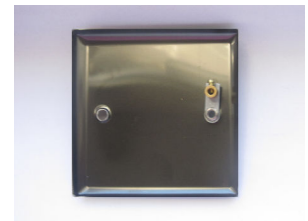

# Data Sheet

Product Code: XYSB.SL

**Product Description:** Single Blank Plate

**Range:** Vogue

**Finish:** Slate

**Product Category:** Other Items

**Insert/Knob Colour:**

**Barcode:** 5021575019483

## Product Features

- ✔ Used to cover unused wall boxes
- ✔ Bevelled edge faceplate

10 YEAR GUARANTEE

BRITISH MADE