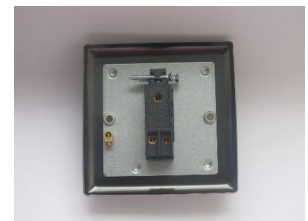

Data Sheet

Product Code: XYT1.BZ

Product Description: 1-Gang 10A 1- or 2-Way Toggle Switch

Range: Urban

Finish: Brushed Bronze

Product Category: 2-Way Toggle Switch

Insert/Knob Colour: Iridium Toggle

Barcode: 5021575952421

Maximum Load Rating: 10A

Maximum Current Rating: 10A

Terminal (Live) Diameter: 3.3mm; **Capacity:** 3 x 1.5mm²

Terminal (Earth) Diameter: 3.3mm; **Capacity:** 3 x 1.5mm²

Intended Applications: Indoor Use Only. Domestic lighting circuits.

Safety Advice: Product Must Be Earthed.

Applicable Safety Standard: BS EN 60669-1

Commodity Code: 85365007

Declaration of Conformity

All information is subject to change without notice. Errors and omissions excepted. Images are for illustrative purposes only. Individual features and colours may vary. Refer to date of issue to identify latest version.

Product Features

- ✔ 1- or 2-way switching
- ✔ Suitable for controlling both mains and low voltage lighting
- ✔ Bevelled edge faceplate
- ✔ Varilight Urban: Inspirational finishes for stylish spaces

10 YEAR GUARANTEE