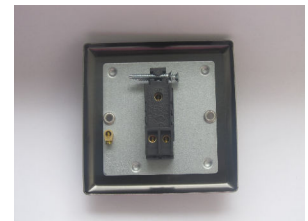

Data Sheet

Product Code: XYT1V.MW

Product Description: 1-Gang 10A 1- or 2-Way Toggle Switch

Range: Vogue

Finish: Matt White

Product Category: 2-Way Toggle Switch

Insert/Knob Colour: Polished Brass

Barcode: 5021575122374

Maximum Load Rating: 10A

Maximum Current Rating: 10A

Terminal (Live) Diameter: 3.3mm; **Capacity:** 3 x 1.5mm²

Terminal (Earth) Diameter: 3.3mm; **Capacity:** 3 x 1.5mm²

Intended Applications: Indoor Use Only. Domestic lighting circuits.

Safety Advice: Product Must Be Earthed.

Applicable Safety Standard: BS EN 60669-1

Commodity Code: 85365007

Declaration of Conformity

All information is subject to change without notice. Errors and omissions excepted. Images are for illustrative purposes only. Individual features and colours may vary. Refer to date of issue to identify latest version.

Product Features

- ☑ 1- or 2-way switching
- ☑ Suitable for controlling both mains and low voltage lighting
- ☑ Curved edge faceplate

10 YEAR GUARANTEE

BRITISH MADE