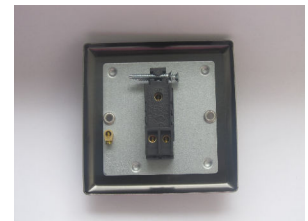

Data Sheet

Product Code: XYT1V.SL

Product Description: 1-Gang 10A 1- or 2-Way Toggle Switch

Range: Vogue

Finish: Slate

Product Category: 10A Toggle Switches

Insert/Knob Colour: Brass

Barcode: 5021575019506

Maximum Load Rating: 10A

Maximum Current Rating: 10A

Terminal (Live) Diameter: 3.3mm; **Capacity:** 3 x 1.5mm²

Terminal (Earth) Diameter: 3.3mm; **Capacity:** 3 x 1.5mm²

Intended Applications: Indoor Use Only. Domestic lighting circuits.

Safety Advice: Product Must Be Earthed.

Applicable Safety Standard: BS EN 60669-1

Commodity Code: 85365007

Declaration of Conformity

All information is subject to change without notice. Errors and omissions excepted. Images are for illustrative purposes only. Individual features and colours may vary. Refer to date of issue to identify latest version.

Product Features

- ☑ 1- or 2-way switching
- ☑ Suitable for controlling both mains and low voltage lighting
- ☑ Bevelled edge faceplate

10 YEAR GUARANTEE

BRITISH MADE 