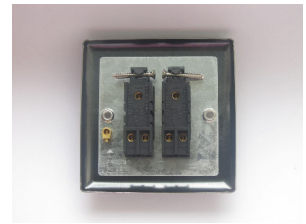

Data Sheet

Product Code: XYT2.MB

Product Description: 2-Gang 10A 1- or 2-Way Toggle Switch

Range: Urban

Finish: Matt Black

Product Category: 2-Way Toggle Switch

Insert/Knob Colour: Iridium Toggles

Barcode: 5021575031492

Dimensions: 91x91x36mm

Faceplate Depth: 8mm

Net Weight: 126g

Gross Weight: 128g

Fixing Centres: 60.3mm

Depth from Mounting Face: 11.9mm

Recommended Back Box Depth: 16mm

Operating Voltage: 230v 50Hz

Maximum Load Rating: 10A

Maximum Current Rating: 10A

Terminal (Live) Diameter: 3.3mm; **Capacity:** 3 x 1.5mm²

Terminal (Earth) Diameter: 3.3mm; **Capacity:** 3 x 1.5mm²

Product Features

- ☑ 1- or 2-way switching
- ☑ Suitable for controlling both mains and low voltage lighting
- ☑ Bevelled edge faceplate
- ☑ Varilight Urban: Inspirational finishes for stylish spaces

Intended Applications: Indoor Use Only. Domestic lighting circuits.

Safety Advice: Product Must Be Earthed.

Applicable Safety Standard: BS EN 60669-1

Commodity Code: 85365007

Declaration of Conformity

All information is subject to change without notice. Errors and omissions excepted. Images are for illustrative purposes only. Individual features and colours may vary. Refer to date of issue to identify latest version.