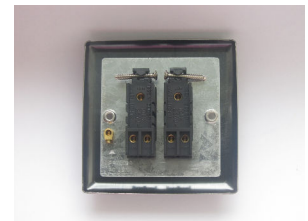

# Data Sheet

Product Code: XYT2V.MB

**Product Description:** 2-Gang 10A 1- or 2-Way Toggle Switch

**Range:** Vogue

**Finish:** Matt Black

**Product Category:** 2-Way Toggle Switch

**Insert/Knob Colour:** Polished Brass

**Barcode:** 5021575122381

**Dimensions:** 91x91x36mm

**Faceplate Depth:** 8mm

**Net Weight:** 126g

**Gross Weight:** 128g

**Fixing Centres:** 60.3mm

**Depth from Mounting Face:** 11.9mm

**Recommended Back Box Depth:** 16mm

**Operating Voltage:** 230v 50Hz

**Maximum Load Rating:** 10A

**Maximum Current Rating:** 10A

**Terminal (Live) Diameter:** 3.3mm; **Capacity:** 3 x 1.5mm<sup>2</sup>

**Terminal (Earth) Diameter:** 3.3mm; **Capacity:** 3 x 1.5mm<sup>2</sup>

## Product Features

- ☑ 1- or 2-way switching
- ☑ Suitable for controlling both mains and low voltage lighting
- ☑ Curved edge faceplate

**Intended Applications:** Indoor Use Only. Domestic lighting circuits.