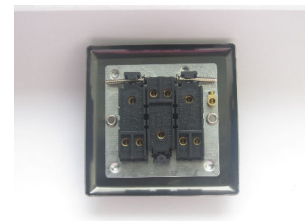

Data Sheet

Product Code: XYT3V.SL

Product Description: 3-Gang 10A 1- or 2-Way Toggle Switch

Range: Vogue

Finish: Slate

Product Category: 10A Toggle Switches

Insert/Knob Colour: Brass

Barcode: 5021575019520

Dimensions: 91x91x36mm

Faceplate Depth: 8mm

Net Weight: 146g

Gross Weight: 148g

Fixing Centres: 60.3mm

Depth from Mounting Face: 11.9mm

Recommended Back Box Depth: 16mm

Operating Voltage: 230v 50Hz

Maximum Load Rating: 10A

Maximum Current Rating: 10A

Terminal (Live) Diameter: 3.3mm; **Capacity:** 3 x 1.5mm²

Terminal (Earth) Diameter: 3.3mm; **Capacity:** 3 x 1.5mm²

Product Features

- ☑ 1- or 2-way switching
- ☑ Suitable for controlling both mains and low voltage lighting
- ☑ Bevelled edge faceplate

Intended Applications: Indoor Use Only. Domestic lighting circuits.

Safety Advice: Product Must Be Earthed.

Applicable Safety Standard: BS EN 60669-1

Commodity Code: 85365007

Declaration of Conformity

All information is subject to change without notice. Errors and omissions excepted. Images are for illustrative purposes only. Individual features and colours may vary. Refer to date of issue to identify latest version.