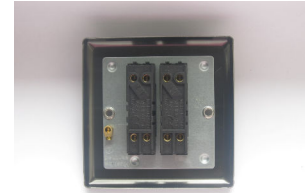

# Data Sheet

Product Code: XYT77V.MB

**Product Description:** 2-Gang 10A Intermediate Toggle Switch

**Range:** Vogue

**Finish:** Matt Black

**Product Category:** Intermediate Toggle Switch

**Insert/Knob Colour:** Brass Toggle

**Barcode:** 5021575996081

**Dimensions:** 91x91x36mm

**Faceplate Depth:** 8mm

**Net Weight:** 126g

**Gross Weight:** 128g

**Fixing Centres:** 60.3mm

**Depth from Mounting Face:** 11.9mm

**Recommended Back Box Depth:** 16mm

**Operating Voltage:** 230v 50Hz

**Maximum Load Rating:** 10A

**Maximum Current Rating:** 10A

**Terminal (Live) Diameter:** 3.3mm; **Capacity:** 3 x 1.5mm<sup>2</sup>

**Terminal (Earth) Diameter:** 3.3mm; **Capacity:** 3 x 1.5mm<sup>2</sup>

## Product Features

- ☑ 1 x 1- or 2-way switch with 1 x intermediate (3-way) switch alongside
- ☑ Suitable for controlling both mains and low voltage lighting
- ☑ Intermediate switch enables 3-way switching
- ☑ Bevelled edge faceplate