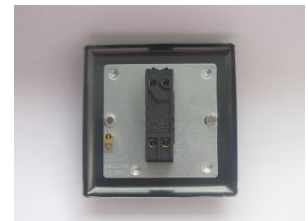

Data Sheet

Product Code: XYT7V.MW

Product Description: 1-Gang 10A Intermediate Toggle Switch

Range: Vogue

Finish: Matt White

Product Category: Intermediate Toggle Switch

Insert/Knob Colour: Polished Brass

Barcode: 5021575122435

Maximum Load Rating: 10A

Maximum Current Rating: 10A

Terminal (Live) Diameter: 3.3mm; **Capacity:** 3 x 1.5mm²

Terminal (Earth) Diameter: 3.3mm; **Capacity:** 3 x 1.5mm²

Intended Applications: Indoor Use Only. Domestic lighting circuits.

Safety Advice: Product Must Be Earthed.

Applicable Safety Standard: BS EN 60669-1

Commodity Code: 85365007

Declaration of Conformity

All information is subject to change without notice. Errors and omissions excepted. Images are for illustrative purposes only. Individual features and colours may vary. Refer to date of issue to identify latest version.

Product Features

- ☑ Intermediate switch enables 3-way switching
- ☑ Suitable for controlling both mains and low voltage lighting
- ☑ Varilight Vogue Collection

10 YEAR GUARANTEE

BRITISH MADE 