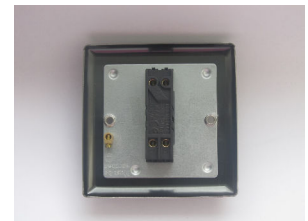

Data Sheet

Product Code: XYT7V.SL

Product Description: 1-Gang 10A Intermediate Toggle Switch

Range: Vogue

Finish: Slate

Product Category: 10A Toggle Switches

Insert/Knob Colour: Brass

Barcode: 5021575019551

Dimensions: 91x91x36mm

Faceplate Depth: 8mm

Net Weight: 116g

Gross Weight: 118g

Fixing Centres: 60.3mm

Depth from Mounting Face: 11.9mm

Recommended Back Box Depth: 16mm

Operating Voltage: 230v 50Hz

Maximum Load Rating: 10A

Maximum Current Rating: 10A

Terminal (Live) Diameter: 3.3mm; **Capacity:** 3 x 1.5mm²

Terminal (Earth) Diameter: 3.3mm; **Capacity:** 3 x 1.5mm²

Product Features

- ☑ Intermediate switch enables 3-way switching
- ☑ Suitable for controlling both mains and low voltage lighting
- ☑ Bevelled edge faceplate

Intended Applications: Indoor Use Only. Domestic lighting circuits.

Safety Advice: Product Must Be Earthed.

Applicable Safety Standard: BS EN 60669-1

Commodity Code: 85365007

Declaration of Conformity

All information is subject to change without notice. Errors and omissions excepted. Images are for illustrative purposes only. Individual features and colours may vary. Refer to date of issue to identify latest version.