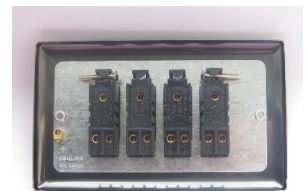

Data Sheet

Product Code: XYT9.BB

Product Description: 4-Gang 10A 1- or 2-Way Toggle Switch (Twin Plate)

Range: Urban

Finish: Brushed Brass

Product Category: 2-Way Toggle Switch

Insert/Knob Colour: Brass Toggles

Operating Voltage: 230v 50Hz

Maximum Load Rating: 10A

Maximum Current Rating: 10A

Terminal (Live) Diameter: 3.3mm; **Capacity:** 3 x 1.5mm²

Terminal (Earth) Diameter: 3.3mm; **Capacity:** 3 x 1.5mm²

Intended Applications: Indoor Use Only. Domestic lighting circuits.

Safety Advice: Product Must Be Earthed.

Applicable Safety Standard: BS EN 60669-1

Commodity Code: 85365007

Declaration of Conformity

Product Features

- ☑ 1- or 2-way switching
- ☑ Suitable for controlling both mains and low voltage lighting
- ☑ Bevelled edge faceplate
- ☑ Varilight Urban: Inspirational finishes for stylish spaces