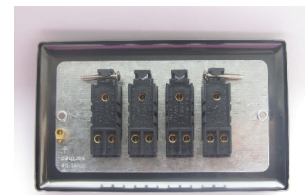

# Data Sheet

Product Code: XYT9.MB

**Product Description:** 4-Gang 10A 1- or 2-Way Toggle Switch (Twin Plate)

**Range:** Urban

**Finish:** Matt Black

**Product Category:** 2-Way Toggle Switch

**Insert/Knob Colour:** Iridium Toggles

## Product Features

- ☑ 1- or 2-way switching
- ☑ Suitable for controlling both mains and low voltage lighting
- ☑ Bevelled edge faceplate
- ☑ Varilight Urban: Inspirational finishes for stylish spaces