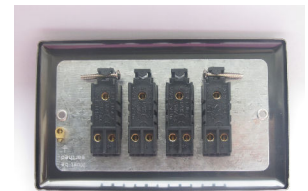

Data Sheet

Product Code: XYT9V.SL

Product Description: 4-Gang 10A 1- or 2-Way Toggle Switch (Twin Plate)

Range: Vogue

Finish: Slate

Product Category: 10A Toggle Switches

Insert/Knob Colour: Brass

Barcode: 5021575019568

Maximum Load Rating: 10A

Maximum Current Rating: 10A

Terminal (Live) Diameter: 3.3mm; **Capacity:** 3 x 1.5mm²

Terminal (Earth) Diameter: 3.3mm; **Capacity:** 3 x 1.5mm²

Intended Applications: Indoor Use Only. Domestic lighting circuits.

Safety Advice: Product Must Be Earthed.

Applicable Safety Standard: BS EN 60669-1

Commodity Code: 85365007

Declaration of Conformity

Product Features

- ☑ 1- or 2-way switching
- ☑ Suitable for controlling both mains and low voltage lighting
- ☑ Bevelled edge faceplate