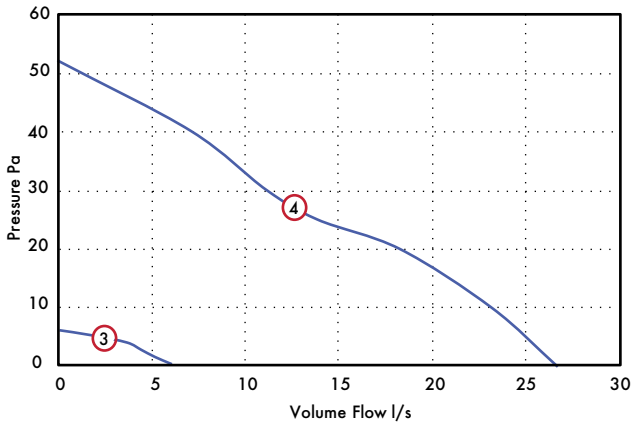

Weight 0.7kg

Performance Guide

Closed Grille

	Model	Speed	l/s	Watts	Warranty (years)
Variable Speed	VASF100BV/ TV/HTV	1 Min	6	1.7	5
		2 Max	24	7.5	
Variable Speed	VASF100TC/ HTC	Adjustable Trickle	6 - 15	1.7 - 5	5
		Boost	Adjustable Trickle + 10 (Up to a max of 22 installed)	7.5	

Open Grille

	Model	Speed	l/s	Watts	Warranty (years)
Variable Speed	VASF100BVO/ TVO/HTVO	3 Min	6	1.7	5
		4 Max	27	7.5	
Variable Speed	VASF100T- CO/HTCO	Adjustable Trickle	6 - 19	1.7 - 5	5
		Boost	Adjustable Trickle + 10 (Up to a max of 22 installed)	7.5	