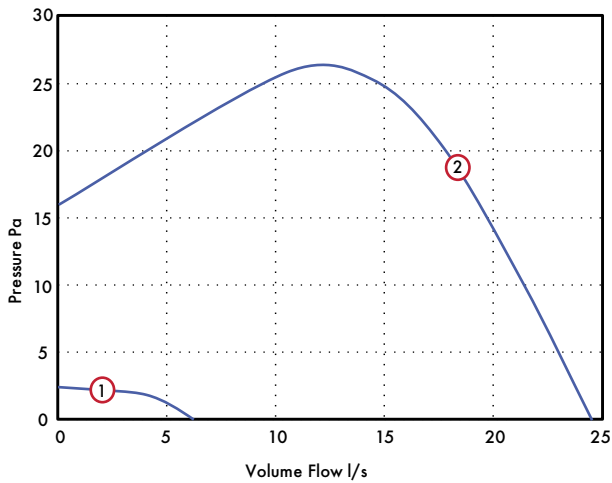

Weight 0.7kg

Performance Guide

Closed Grille

	Model	Speed	l/s	Watts	Warranty (years)
Variable Speed	VASF100BV/ TV/HTV	1 Min	6	1.7	5
		2 Max	24	7.5	
Variable Speed	VASF100TC/ HTC	Adjustable Trickle	6 - 15	1.7 - 5	5
		Boost	Adjustable Trickle + 10 (Up to a max of 22 installed)	7.5	

Open Grille

	Model	Speed	l/s	Watts	Warranty (years)
Variable Speed	VASF100BVO/ TVO/HTVO	3 Min	6	1.7	5
		4 Max	27	7.5	
Variable Speed	VASF100T- CO/HTCO	Adjustable Trickle	6 - 19	1.7 - 5	5
		Boost	Adjustable Trickle + 10 (Up to a max of 22 installed)	7.5	