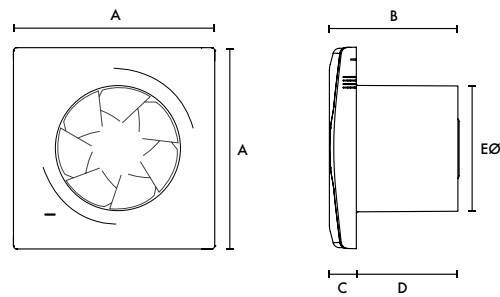

Accessories

Model	Stock Ref
Window Kit	442947
Wall Kit White	254102
Wall Kit Brown	254100
Internal Fit Wall Kit White + Backdraught Shutter	474779

Dimensions (mm)

Closed Grille

Open Grille

Grille	A	B	C	D	EØ
Closed	160	117	37	80	99
Open	160	117	22	80	99