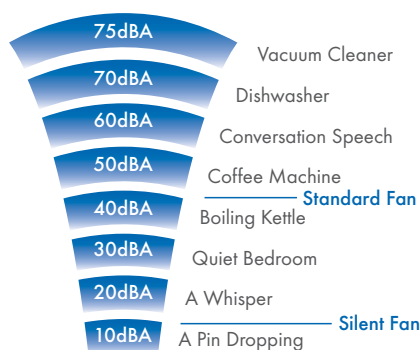

Lo-Carbon Silent Fan Axial Bathroom/Toilet Fan

The new Lo-Carbon Silent Fan Range from Vent-Axia not only delivers stylish and silent ventilation without compromise on performance, but now comes with even more features and more model options providing flexibility when choosing the right fan.