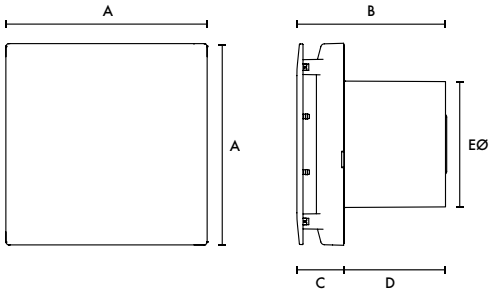

Accessories

Model	Stock Ref
Window Kit	442947
Wall Kit White	254102
Wall Kit Brown	254100
Internal Fit Wall Kit White + Backdraught Shutter	474779

Dimensions (mm)

Closed Grille

Open Grille

Grille	A	B	C	D	EØ
Closed	160	117	37	80	99
Open	160	117	22	80	99