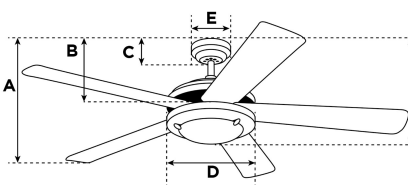

Item Number 7870940

Capitol Ceiling Fan

105 cm Gun Metal Finish Reversible Blades
(Graphite/Black) Includes Light Kit with Opal Frosted Glass

Specifications

Size.....	105 cm
Blades.....	Reversible MDF Blades (Graphite/Black)
Blade Pitch.....	12°
Approved Location.....	Indoor
Suggested Room Size.....	For rooms up to 20 m ²
Down Rod.....	10 cm
Installation.....	Dual Mount System
Max. Ceiling Angle.....	18°
Lead Wire.....	15 cm
Light Bulb Usage.....	Use (1) E27 Base Lamp, 60 Watt Maximum (not included)
Control	Remote/Wall Control Adaptable
Motor Finish.....	Gun Metal
Motor Material	Cold Rolled Steel Motor 153mm x 10mm
Reverse Airflow.....	Yes
Noise Level.....	47 db(A)
Capacitor	Dual
Weight net/gross.....	4,5 / 5,4 kg
Box Dimensions.....	25,5 x 23 x 42,5 cm
EAN Code.....	4895105610676

Warranty

Ceiling fans backed by our extended Warranty have a 10 year motor warranty and a 2-year warranty on all other parts.

A. Top of Canopy to Bottom of Blades	29 cm
B. Top of Canopy to Bottom of Switch House	32,5 cm
C. Top of Canopy to Bottom of Canopy	6,2 cm
D. Width of Motor Housing.....	17 cm
E. Width of Canopy.....	13 cm
F. Top of Canopy to Bottom of Glass	44 cm