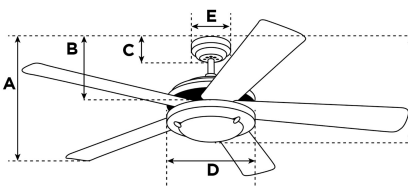

## Specifications

Size.....	90 cm
Blades.....	Reversible MDF Blades (White/Beech)
Blade Pitch.....	12°
Approved Location.....	Indoor
Suggested Room Size.....	For rooms up to 10 m <sup>2</sup>
Down Rod.....	10 cm
Installation.....	Down Rod Only
Max. Ceiling Angle.....	18°
Lead Wire.....	15 cm
Light Bulb Usage.....	Use (1) E27 Base Lamp, 60 Watt Maximum (not included)
Control .....	Remote/Wall Control Adaptable
Motor Finish.....	White
Motor Material .....	Cold Rolled Steel Motor 153mm x 10mm
Reverse Airflow.....	Yes
Noise Level.....	45 db(A)
Capacitor .....	Dual
Weight net/gross.....	3,9 / 4,3 kg
Box Dimensions.....	22,5 x 20 x 42,5 cm
EAN Code.....	4895105610683

## Warranty

Ceiling fans backed by our extended Warranty have a 10 year motor warranty and a 2-year warranty on all other parts.

A. Top of Canopy to Bottom of Blades .....	21 cm
B. Top of Canopy to Bottom of Switch House .....	30 cm
C. Top of Canopy to Bottom of Canopy .....	6 cm
D. Width of Motor Housing.....	15 cm
E. Width of Canopy.....	13 cm
F. Top of Canopy to Bottom of Glass .....	42 cm