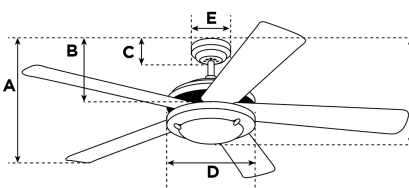

Item Number 7220940

Barnett Ceiling Fan

122 cm White Finish Reversible Blades (White/White Washed Pine) Includes Light Kit with Cage Shade

Specifications

Size	122 cm
Blades.....	Reversible Plywood Blades (White/White Washed Pine)
Blade Pitch.....	12°
Approved Location.....	Indoor
Suggested Room Size.....	For rooms up to 20 m ²
Down Rod.....	10 cm
Installation.....	Down Rod Only
Max. Ceiling Angle.....	N/A
Lead Wire.....	15 cm
Light Bulb Usage.....	Includes (3) E27 Base, LED Lamps, 4 Watt
Control	Remote Control Included
Motor Finish.....	White
Motor Material	Silicon Steel Motor 153mm x 15mm
Reverse Airflow.....	Yes
Noise Level.....	53 db(A)
Capacitor	Dual
Weight net/gross.....	8,3 / 10 kg
Box Dimensions.....	29 x 38,6 x 70,8 cm
EAN Code.....	4895105612083

Reversible White Washed Pine
Finish Blades

Energy Information

Voltage (Hz).....	230V / 50Hz
Airflow Efficiency.....	3 m ³ /Min/W
Electricity Use (excludes lights)	55 Watt
Airflow.....	142 m ³ /Min
Max rpm	213
Electricity consumption/year..	18.3 kWh

Warranty

Ceiling fans backed by our extended Warranty have a 10 year motor warranty and a 2-year warranty on all other parts.

A. Top of Canopy to Bottom of Blades	30 cm
B. Top of Canopy to Bottom of Switch House	32 cm
C. Top of Canopy to Bottom of Canopy	5,6 cm
D. Width of Motor Housing.....	29 cm
E. Width of Canopy.....	15,2 cm
F. Top of Canopy to Bottom of Glass	54 cm