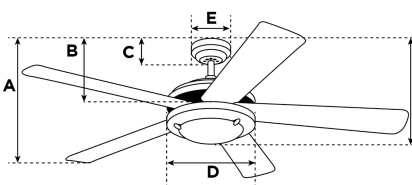

Item Number 7206940

Bendan LED Ceiling Fan

132 cm Satin Chrome Finish Silver Blades Includes LED Light Kit with Opal Frosted Glass

Specifications

Size	132 cm
Blades.....	Plywood Blades (Silver)
Blade Pitch.....	12°
Approved Location.....	Indoor
Suggested Room Size.....	For rooms up to 36 m ²
Down Rod.....	10 cm
Installation.....	Down Rod Only
Max. Ceiling Angle.....	N/A
Lead Wire.....	15 cm
Light Bulb Usage.....	Includes 17 Watt Integrated LED
Control	Remote Control Included
Motor Finish.....	Satin Chrome
Motor Material	Silicon Steel Motor 153mm x 15mm
Reverse Airflow.....	Yes
Noise Level.....	50 db(A)
Capacitor	Dual
Weight net/gross.....	7,9 / 8,8 kg
Box Dimensions.....	59,5 x 32,5 x 22,3 cm
EAN Code.....	4895105609601

Warranty

Ceiling fans backed by our extended Warranty have a 10 year motor warranty and a 2-year warranty on all other parts.

A. Top of Canopy to Bottom of Blades	29 cm
B. Top of Canopy to Bottom of Switch House	N/A
C. Top of Canopy to Bottom of Canopy	6,2 cm
D. Width of Motor Housing.....	26 cm
E. Width of Canopy.....	13 cm
F. Top of Canopy to Bottom of Glass	36 cm