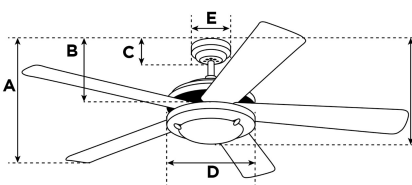

Item Number 7207140

Bendan LED Ceiling Fan

132 cm Dark Pewter Finish Applewood Blades Includes LED Light Kit with Opal Frosted Glass

Specifications

Size	132 cm
Blades.....	Plywood Blades (Applewood)
Blade Pitch.....	12°
Approved Location.....	Indoor
Suggested Room Size.....	For rooms up to 36 m ²
Down Rod.....	10 cm
Installation.....	Down Rod Only
Max. Ceiling Angle.....	N/A
Lead Wire.....	15 cm
Light Bulb Usage.....	Includes 17 Watt Integrated LED
Control	Remote Control Included
Motor Finish.....	Dark Pewter/Chrome
Motor Material	Silicon Steel Motor 153mm x 15mm
Reverse Airflow.....	Yes
Noise Level.....	50 db(A)
Capacitor	Dual
Weight net/gross.....	7,9 / 8,8 kg
Box Dimensions.....	59,5 x 32,5 x 22,3 cm
EAN Code.....	4895105609618

Warranty

Ceiling fans backed by our extended Warranty have a 10 year motor warranty and a 2-year warranty on all other parts.

A. Top of Canopy to Bottom of Blades	29 cm
B. Top of Canopy to Bottom of Switch House	N/A
C. Top of Canopy to Bottom of Canopy	6,2 cm
D. Width of Motor Housing.....	26 cm
E. Width of Canopy.....	13 cm
F. Top of Canopy to Bottom of Glass	36 cm