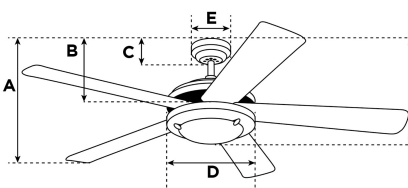

Item Number 7221040

Great Falls Ceiling Fan

132 cm White Finish White ABS Blades Includes Light Kit with Frosted Glass

Specifications

Size	132 cm
Blades.....	ABS Blades (White)
Blade Pitch.....	12°
Approved Location.....	Outdoor
Suggested Room Size.....	For rooms up to 20 m ²
Down Rod.....	10 cm
Installation.....	Down Rod Only
Max. Ceiling Angle.....	18°
Lead Wire.....	15 cm
Light Bulb Usage.....	Use (1) E27 Base Lamp, 60 Watt Maximum (not included)
Control	Remote/Wall Control Adaptable
Motor Finish.....	White
Motor Material	Cold Rolled Steel Motor 153mm x 15mm
Reverse Airflow.....	Yes
Noise Level.....	51 db(A)
Capacitor	Single
Weight net/gross.....	7,8 / 8,6 kg
Box Dimensions.....	23,6 x 40,9 x 63,9 cm
EAN Code.....	4895105611826

Warranty

Ceiling fans backed by our extended Warranty have a 10 year motor warranty and a 2-year warranty on all other parts.

A. Top of Canopy to Bottom of Blades	24,5 cm
B. Top of Canopy to Bottom of Switch House	39 cm
C. Top of Canopy to Bottom of Canopy	6,6 cm
D. Width of Motor Housing.....	20 cm
E. Width of Canopy.....	13 cm
F. Top of Canopy to Bottom of Glass	52,4 cm