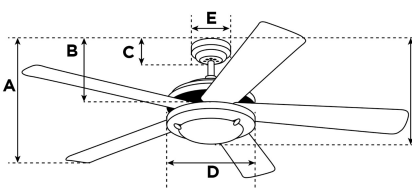

Item Number 7220640

Kelcie Ceiling Fan

132 cm Brushed Nickel Finish Reversible Blades
(Silver/Graphite) Crystal Jewel Shade

Specifications

Size	132 cm
Blades.....	Reversible Plywood Blades (Silver/Graphite)
Blade Pitch.....	12°
Approved Location.....	Indoor
Suggested Room Size.....	For rooms up to 20 m ²
Down Rod.....	15 cm
Installation.....	Down Rod Only
Max. Ceiling Angle.....	N/A
Lead Wire.....	30 cm
Light Bulb Usage.....	Use (2) E27 Base Lamps, 60 Watt Maximum (not included)
Control	Remote Control Included
Motor Finish.....	Brushed Nickel
Motor Material	Silicon Steel Motor 153mm x 18mm
Reverse Airflow.....	Yes
Noise Level.....	55 db(A)
Capacitor	Single
Weight net/gross.....	8,3 / 9,3 kg
Box Dimensions.....	32 x 30,1 x 61,1 cm
EAN Code.....	4895105613264

Reversible Graphite
Finish Blades

Energy Information

Voltage (Hz).....	230V / 50Hz
Airflow Efficiency.....	3.3 m ³ /Min/W
Electricity Use (excludes lights)	33 Watt
Airflow.....	180 m ³ /Min
Max rpm	180
Electricity consumption/year..	17.9 kWh

Warranty

Ceiling fans backed by our extended Warranty have a 10 year motor warranty and a 2-year warranty on all other parts.

A. Top of Canopy to Bottom of Blades	32 cm
B. Top of Canopy to Bottom of Switch House	26,5 cm
C. Top of Canopy to Bottom of Canopy	5,3 cm
D. Width of Motor Housing.....	26 cm
E. Width of Canopy.....	13 cm
F. Top of Canopy to Bottom of Glass	48,5 cm