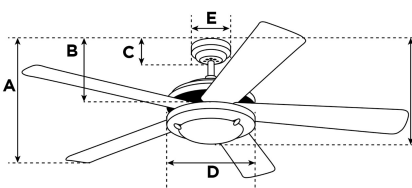

### Specifications

Size .....	132 cm
Blades.....	Plywood Blades (Rustic Oak)
Blade Pitch.....	12°
Approved Location.....	Indoor
Suggested Room Size.....	For rooms up to 20 m²
Down Rod.....	15 cm
Installation.....	Down Rod Only
Max. Ceiling Angle.....	N/A
Lead Wire.....	20 cm
Light Bulb Usage.....	Includes 17 Watt Integrated LED
Control .....	Remote Control Included
Motor Finish.....	Iron
Motor Material .....	Silicon Steel Motor 172mm x 15mm
Reverse Airflow.....	Yes
Noise Level.....	48 db(A)
Capacitor .....	Single
Weight net/gross.....	8,9 / 10,1 kg
Box Dimensions.....	19,3 x 44 x 62,5 cm
EAN Code.....	4895105613202

### Warranty

Ceiling fans backed by our extended Warranty have a 10 year motor warranty and a 2-year warranty on all other parts.

A. Top of Canopy to Bottom of Blades .....	27 cm
B. Top of Canopy to Bottom of Switch House .....	33,7 cm
C. Top of Canopy to Bottom of Canopy .....	5,2 cm
D. Width of Motor Housing.....	17,4 cm
E. Width of Canopy.....	14,9 cm
F. Top of Canopy to Bottom of Glass .....	38,6 cm