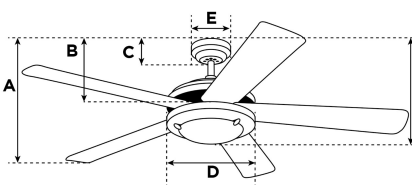

Item Number 7226240

Kelcie Ceiling Fan

132 cm White Finish Reversible Blades (White/Silver)
Crystal Jewel Shade

Specifications

Size	132 cm
Blades.....	Reversible Plywood Blades (White/Silver)
Blade Pitch.....	12°
Approved Location.....	Indoor
Suggested Room Size.....	For rooms up to 20 m ²
Down Rod.....	15 cm
Installation.....	Down Rod Only
Max. Ceiling Angle.....	N/A
Lead Wire.....	30 cm
Light Bulb Usage.....	Use (2) E27 Base Lamps, 60 Watt Maximum (not included)
Control	Remote Control Included
Motor Finish.....	White
Motor Material	Silicon Steel Motor 153mm x 18mm
Reverse Airflow.....	Yes
Noise Level.....	55 db(A)
Capacitor	Single
Weight net/gross.....	8,3 / 9,3 kg
Box Dimensions.....	32 x 30,1 x 61,1 cm
EAN Code.....	4895105613257

Warranty

Ceiling fans backed by our extended Warranty have a 10 year motor warranty and a 2-year warranty on all other parts.

A. Top of Canopy to Bottom of Blades	32 cm
B. Top of Canopy to Bottom of Switch House	26,5 cm
C. Top of Canopy to Bottom of Canopy	5,3 cm
D. Width of Motor Housing.....	26 cm
E. Width of Canopy.....	13 cm
F. Top of Canopy to Bottom of Glass	48,5 cm