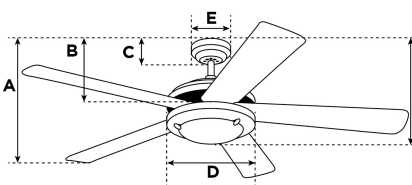

Item Number 7226840

Industrial Ceiling Fan

142 cm White Finish White Steel Blades

Specifications

Size	142 cm
Blades.....	Steel Blades (White)
Blade Pitch.....	8°
Approved Location.....	Indoor
Suggested Room Size.....	For rooms up to 36 m ²
Down Rod.....	30 cm
Installation.....	Down Rod Only
Max. Ceiling Angle.....	18°
Lead Wire.....	38 cm
Light Bulb Usage.....	N/A
Control	Wall Control Included
Motor Finish.....	White
Motor Material	Silicon Steel Motor 172mm x 12mm
Reverse Airflow.....	Yes
Noise Level.....	58 db(A)
Capacitor	Dual
Weight net/gross.....	5,7 / 6,6 kg
Box Dimensions.....	21,7 x 23,1 x 65 cm
EAN Code.....	4895105605702

Warranty

Ceiling fans backed by our extended Warranty have a 10 year motor warranty and a 2-year warranty on all other parts.

A. Top of Canopy to Bottom of Blades	42,2 cm
B. Top of Canopy to Bottom of Switch House	39,4 cm
C. Top of Canopy to Bottom of Canopy	6,2 cm
D. Width of Motor Housing.....	19,8 cm
E. Width of Canopy.....	13 cm
F. Top of Canopy to Bottom of Glass	N/A