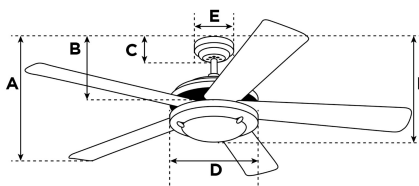

Specifications are subject to change without notice, please visit www.westinghouselighting.eu for latest information.

Tel.: (0049)-(0)-2161-57307-0, www.westinghouselighting.eu

, WESTINGHOUSE, and INNOVATION YOU CAN BE SURE OF are trademarks of Westinghouse Electric Corporation. Used under license by Westinghouse Lighting Corporation. All Rights Reserved.