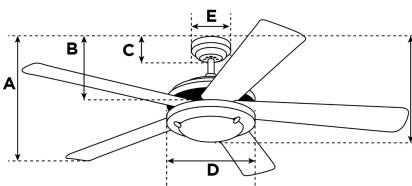

Item Number 7306140

Princess Euro Ceiling Fan

105 cm Brushed Gun Metal Finish Reversible Blades
(Black/Applewood) Spot Lights

Specifications

Size.....	105 cm
Blades.....	Reversible MDF Blades (Black/Applewood)
Blade Pitch.....	11°
Approved Location.....	Indoor
Suggested Room Size.....	For rooms up to 20 m ²
Down Rod.....	10 cm
Installation.....	Dual Mount System
Max. Ceiling Angle.....	18°
Lead Wire.....	15 cm
Light Bulb Usage.....	Use (3) GU10 Base Lamps, 50 Watt Maximum (not included)
Control	Remote/Wall Control Adaptable
Motor Finish.....	Brushed Gun Metal
Motor Material	Silicon Steel Motor 153mm x 10mm
Reverse Airflow.....	Yes
Noise Level.....	47 db(A)
Capacitor	Dual
Weight net/gross.....	4,7 / 5,3 kg
Box Dimensions.....	22,5 x 20 x 42,5 cm
EAN Code.....	4895105613509

Reversible Applewood
Finish Blades

Energy Information

Voltage (Hz).....	230V / 50Hz
Airflow Efficiency.....	2.2 m ³ /Min/W
Electricity Use (excludes lights)	43 Watt
Airflow.....	122 m ³ /Min
Max rpm	220
Electricity consumption/year..	14 kWh

Warranty

Ceiling fans backed by our extended Warranty have a 10 year motor warranty and a 2-year warranty on all other parts.

A. Top of Canopy to Bottom of Blades	27 cm
B. Top of Canopy to Bottom of Switch House	N/A
C. Top of Canopy to Bottom of Canopy	6,2 cm
D. Width of Motor Housing.....	17 cm
E. Width of Canopy.....	13 cm
F. Top of Canopy to Bottom of Glass	40 cm