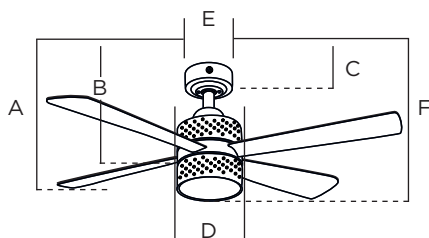

SPEC SHEET

Westinghouse Comet Tiffany Ceiling Fan

Item Number **7248540** Ø 132 cm/52"

Design: espresso, wengue/dark cherry blades,
single light with Tiffany glass bowl,
pull chain, remote/wall control adaptable

Specifications

Operation: summer-winter use
 Room size: for rooms up to 25 - 30 sqm
 Installation: install with or without a down rod
 Guarantee: 10 year extended manufacturer's warranty on the motor
 Weight net/gross: 5,7 / 6,7 kg
 Box dimension: 630 x 214 x 330 mm
 EAN Code: 4895105608093
 Voltage: 230V/50Hz

Energy Specifications

RPM: 160/110/65
 Wattage: 63/42/28
 Motor size: AC Motor 153 x 15 mm
 Lamp socket: 3 x E 14 each max. 60 W (not included)
 Blade pitch: 12°
 Max. ceiling pitch: 13°

wengue/
dark cherry

A. Top of Canopy to Bottom of Blade	31 cm
B. Top of Canopy to Bottom of Switch House	27 cm
C. Top of Canopy to Bottom of Canopy	6 cm
D. Width of Motor Housing	29 cm
E. Width of Canopy	15 cm
F. Top of Canopy to Bottom of Glass	38 cm