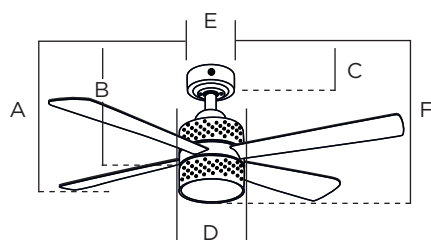

SPEC SHEET

Westinghouse Princess Euro Ceiling Fan

Item Number **7862240** Ø 105 cm/42"

Design: dark pewter/chrome, silver/graphite blades,
3 spotlight fixture, pull chain, remote/wall control adaptable

Specifications

Operation: summer-winter use
 Room size: for rooms up to 15 sqm
 Installation: install with or without a down rod
 Guarantee: 10 year extended manufacturer's warranty on the motor
 Weight net/gross: 5,0 / 5,6 kg
 Box dimension: 428 x 205 x 225 mm
 EAN Code: 4895105605290
 Voltage: 230V/50Hz

Energy Specifications

Electricity consumption/year: 16,05 kWh
 RPM: 220/150/85
 Wattage: 43/30/28
 Noise level: 49dB(A)
 Motor size: AC Motor 153 x 10 mm
 Lamp socket: 3 spotlights GU 10, max. 50W (ight bulbs included)
 Maximum fan flow rate: 108,5 m³/min
 Blade pitch: 11°
 Max. ceiling pitch: 13°

silver/
graphite

A. Top of Canopy to Bottom of Blade	26 cm
B. Top of Canopy to Bottom of Switch House	31 cm
C. Top of Canopy to Bottom of Canopy	6 cm
D. Width of Motor Housing	17 cm
E. Width of Canopy	13 cm
F. Top of Canopy to Bottom of Glass	40 cm