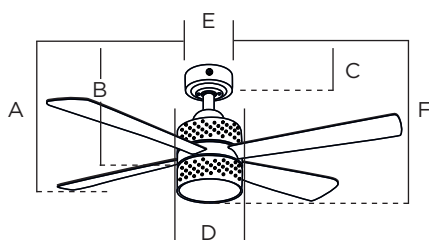

SPEC SHEET

Westinghouse Alloy Ceiling Fan

Item Number **7876440** ø 105 cm/42"

Design: gun metal, black/graphite blades, single light with opal frosted glass, pull chain, remote/wall control adaptable

Specifications

Operation: summer-winter use
 Room size: for rooms up to 15 sqm
 Installation: install with a down rod (included)
 Guarantee: 10 year extended manufacturer's warranty on the motor
 Weight net/gross: 6,5 / 7,5 kg
 Box dimension: 480 x 275 x 234 mm
 EAN Code: 4895105608055
 Voltage: 230V/50Hz

Energy Specifications

Electricity consumption/year: 15,01 kWh
 RPM: 218/158/110
 Wattage: 47.4/33.8/30.0
 Noise level: 51,50dB(A)
 Motor size: AC Motor 153 x 12 mm
 Lamp socket: 1 x R7s, max. 80 W (included)
 Maximum fan flow rate: 134,77 m³/min
 Blade pitch: 14°
 Max. ceiling pitch: 13°

black/
graphite

A. Top of Canopy to Bottom of Blade	18 cm
B. Top of Canopy to Bottom of Switch House	28 cm
C. Top of Canopy to Bottom of Canopy	6 cm
D. Width of Motor Housing	17 cm
E. Width of Canopy	13 cm
F. Top of Canopy to Bottom of Glass	30 cm