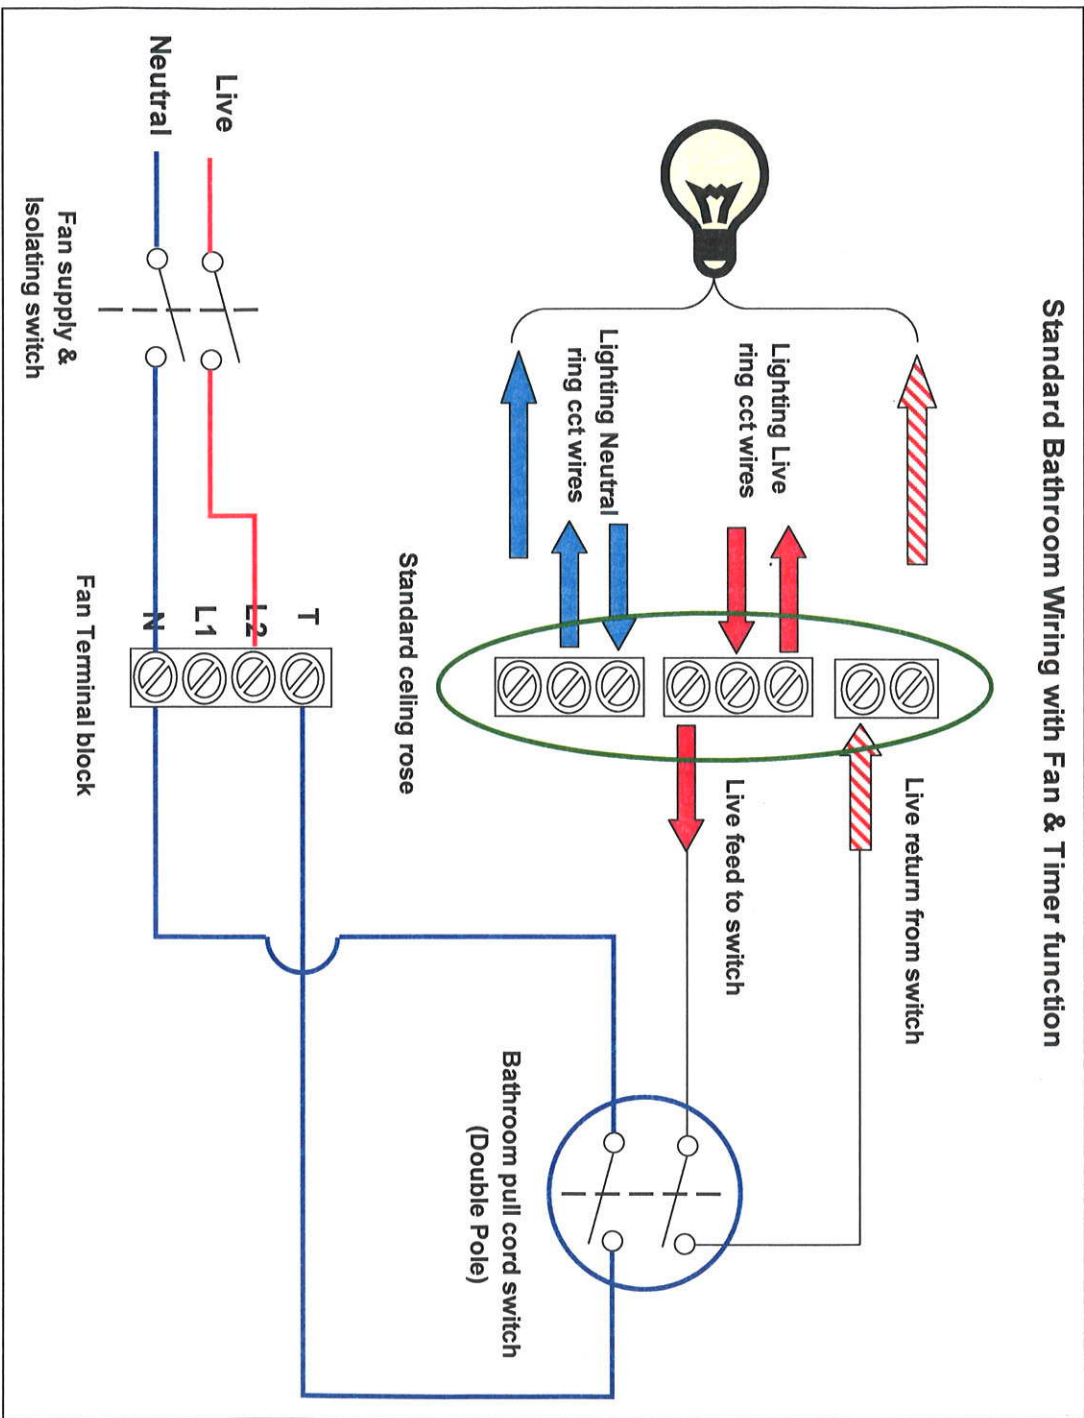

Standard Bathroom Wiring with Fan & Timer function

(The particular clauses from the IEE regulations for the technically minded are: 537.5.1.2 & 530.3.2 respectively).