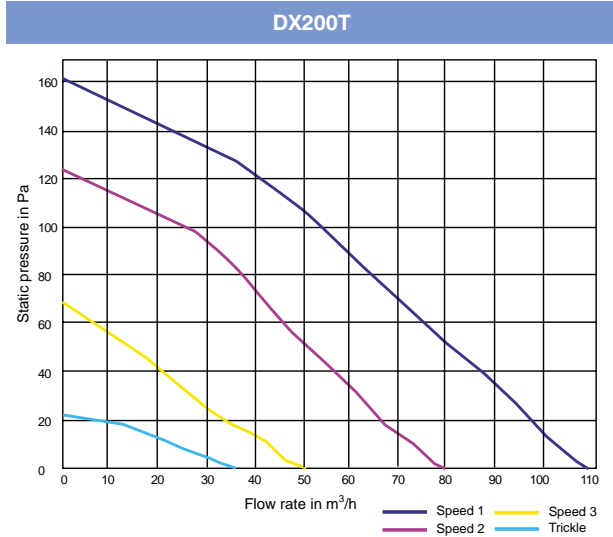

Premier Centrifugal Ducted Fans

DX200range

Performance:

Wiring:

Installation: