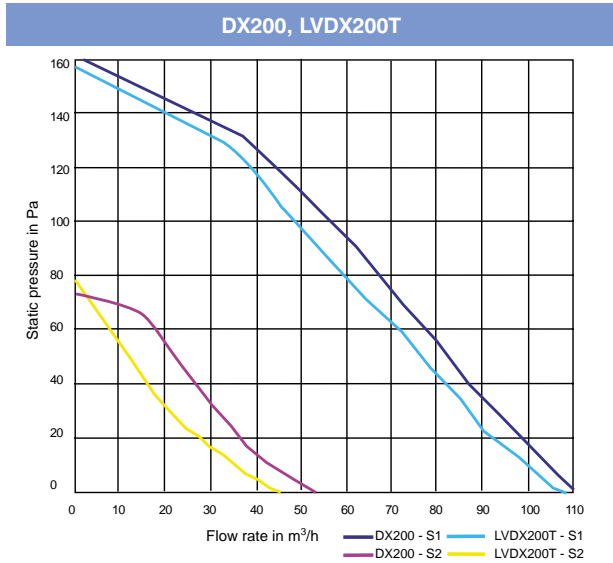

Premier Centrifugal Ducted Fans

DX200range

Performance:

Wiring:

Installation: