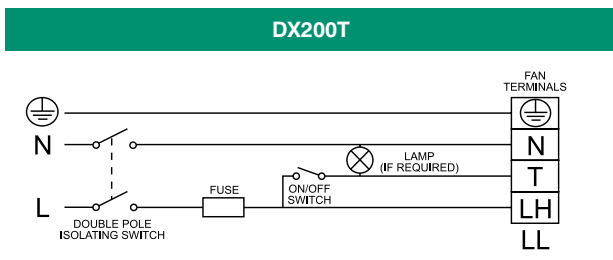

Premier Centrifugal Ducted Fans

DX200range

Performance:

Wiring:

Installation: