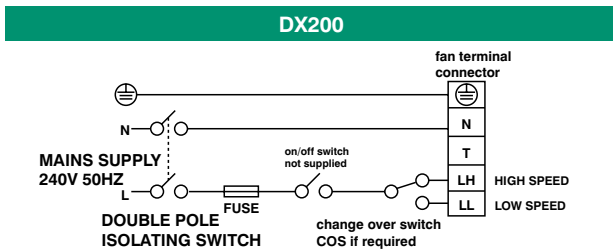

Premier Centrifugal Ducted Fans

DX200range

Performance:

Wiring:

Installation: