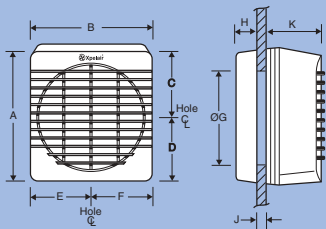

GX6 RANGE

GX6/GXC6

A	226
D	107
B	210
E	109
C	119
F	101
G	Window 184Ø hole Wall 203Ø hole to allow for liner
H	32
J	4mm (min), 25mm (max) Window/Wall thickness
K	112
Weight (Kg)	1.9

All dimensions in mm