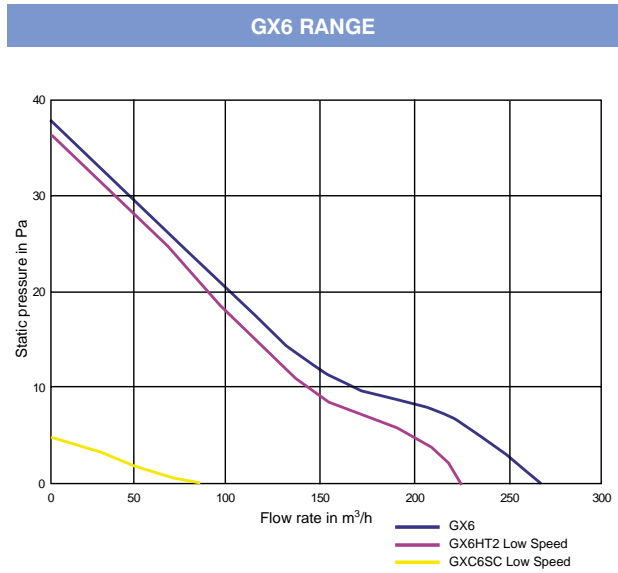

Axial Fans

GX6range

Performance:

Installation:

Wiring Diagrams: