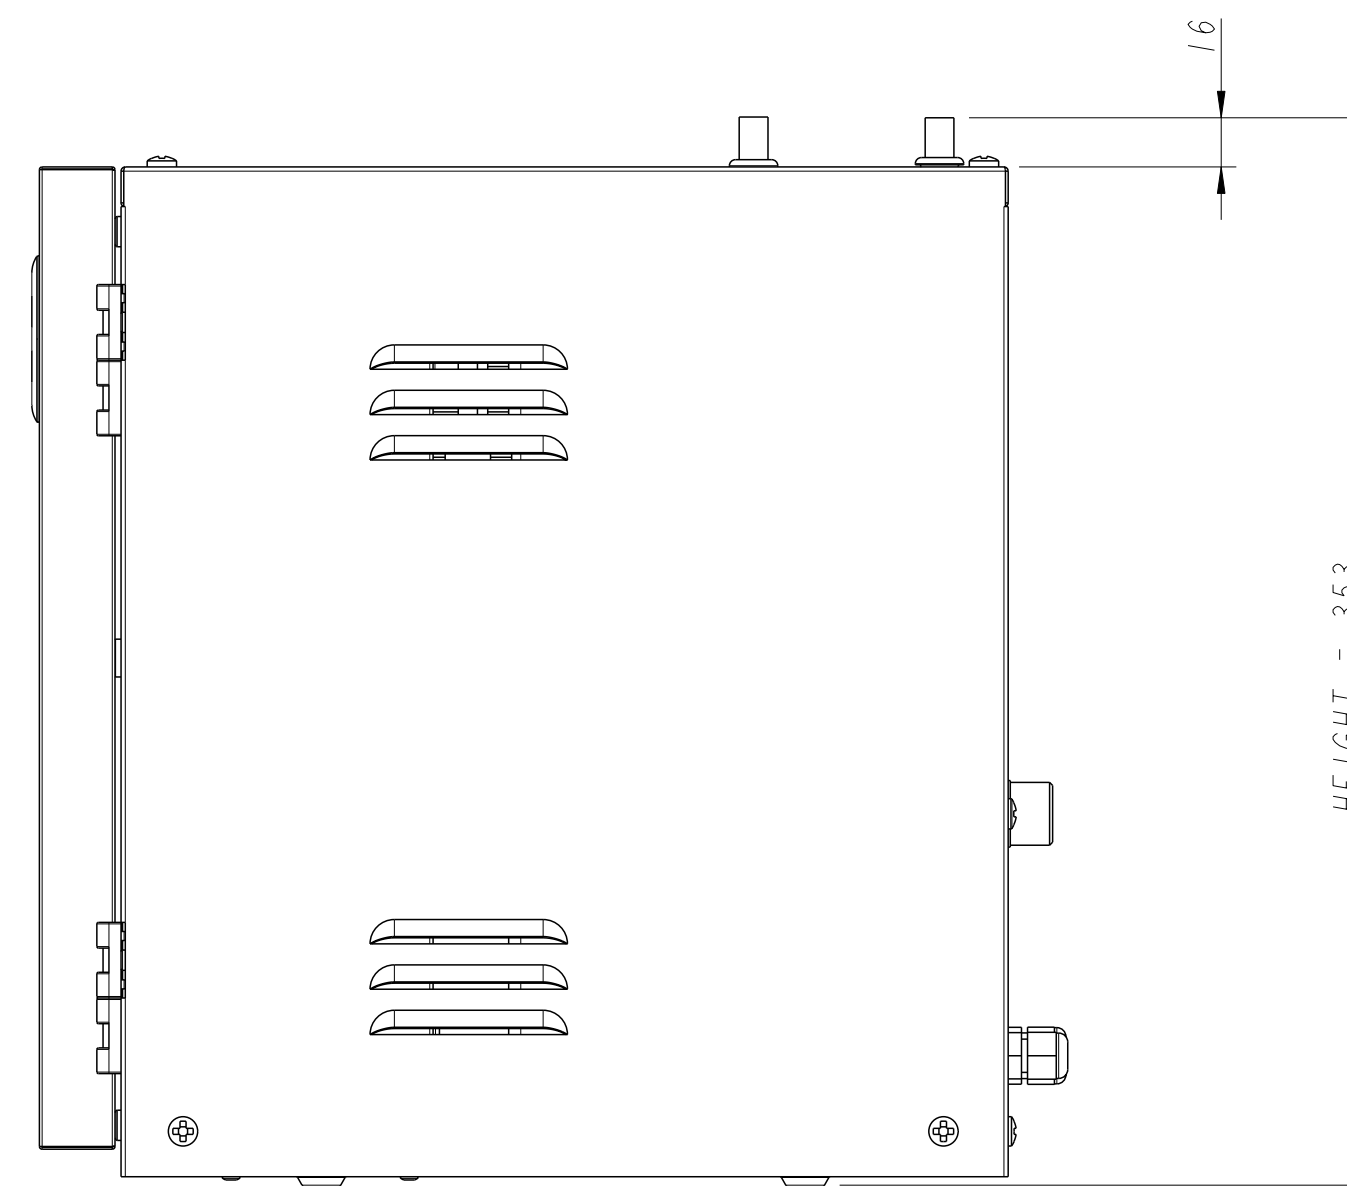

TOP VIEW

FRONT VIEW
SCALE 0.400

UNIT	WIDTH	DEPTH	HEIGHT	REMARKS
B100F B100 BD100F BD100 B60	290	388	353	FILTERED UNFILTERED FILTD/DISABLED UNFILTD/DISABLED UNFILTERED
B150F B150 BD150F BD150	321	405	409	FILTERED UNFILTERED FILTD/DISABLED UNFILTD/DISABLED

NOTE:
DIMENSIONS SHOWN ARE FOR B100 UNITS.

RIGHT SIDE VIEW

B		DIMS 388, 405 WERE 379, 402	EVG	7-MAY-04
A	N/A	FIRST RELEASE	EVG	19-MAR-04
Iss	ER No.	Description	By	Date

ZIP HEATERS (AUST.) P/L				Designed	RP	Appr'd	RP	Date	19-MAR-04	Sheet No.	1 of 1
				Drawn	EVG	Drawing No.					
BOILING ONLY UNITS FILTERED & UNFILTERED				Date	19-MAR-04	A1197					
				Scale	DRAWING SCALE						
Model Name	MODEL NAME (DRAFT)			Drw Name	A1197-OUTLINE-DIMS-B100-B150						