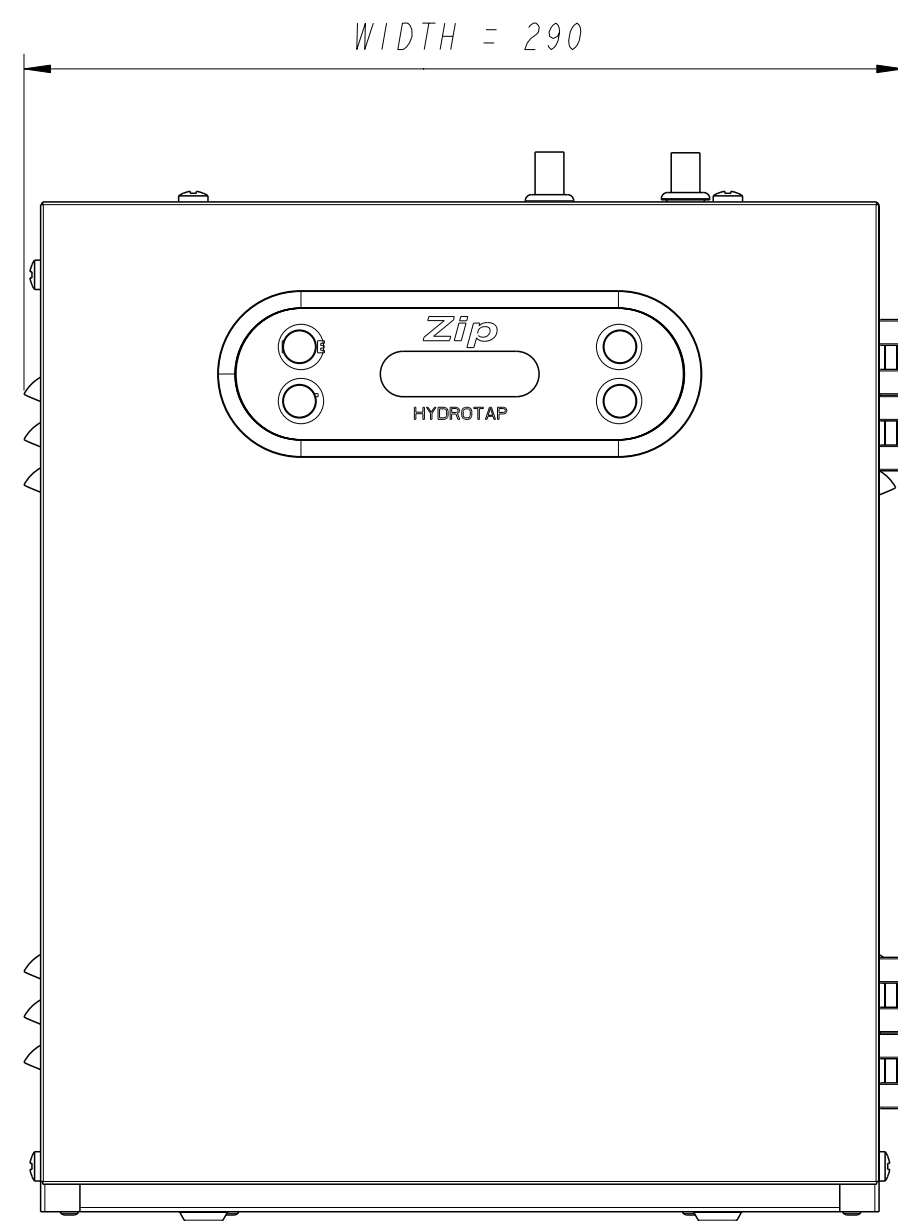

TOP VIEW

FRONT VIEW
SCALE 0.400

UNIT	WIDTH	DEPTH	HEIGHT	REMARKS
B100F B100 BD100F BD100 B60	290	388	353	FILTERED UNFILTERED FILTD/DISABLED UNFILTD/DISABLED UNFILTERED
B150F B150 BD150F BD150	321	405	409	FILTERED UNFILTERED FILTD/DISABLED UNFILTD/DISABLED

NOTE:
DIMENSIONS SHOWN ARE FOR B100 UNITS.

RIGHT SIDE VIEW

B		DIMS 388, 405 WERE 379, 402	EVG	7-MAY-04
A	N/A	FIRST RELEASE	EVG	19-MAR-04
Iss	ER No.	Description	By	Date

ZIP HEATERS (AUST.) P/L				Designed	RP	Appr'd	RP	Date	19-MAR-04	Sheet No.	1 of 1
				Drawn	EVG	Drawing No.					
BOILING ONLY UNITS FILTERED & UNFILTERED				Date	19-MAR-04	A1197					
				Scale	DRAWING SCALE						
Model Name	MODEL NAME (DRAFT)			Drw Name	A1197-OUTLINE-DIMS-B100-B150						