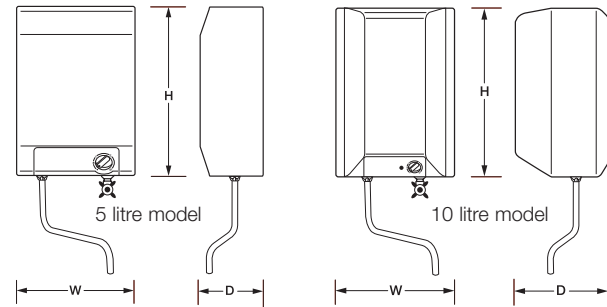

Zip Accessories Vented Point of Use

*For use with Zip Tudor P4/52UB and P4/102UB

Hot water