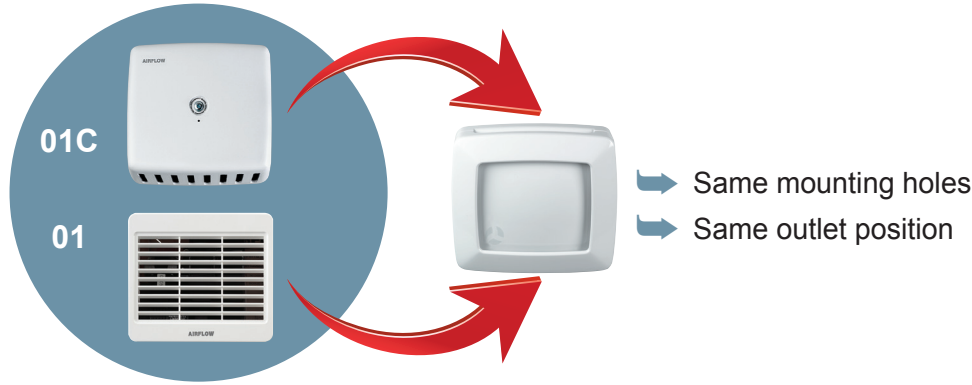

Suitable for New Build and an easy upgrade from old Loovents

A Product with Pedigree

- **Practical:** Surface or recessed, portrait or landscape mounting
- **Reliable:** At least 40,000 hours constant operation
- **Useful:** No noise magnetic anti-backdraught flap
- **Quick:** Fast to fit and interchangeable with older versions
- **Safe:** Anti-strangle pull cord, electrical cut out when cover removed
- **Eco:** Made of 100% recyclable materials

Many options – A Fan for all reasons

Intermittent

Loovent eco T

Loovent eco HT

Loovent eco MST

Intermittent SELV

Loovent eco SELV

Loovent eco SELV HT

Continuous dMEV

Loovent eco dMEV T

Loovent eco dMEV HT

Continuous SELV dMEV

Loovent eco SELV dMEV T

Loovent eco SELV dMEV HT

Specification	eco T	eco HT	eco MST	eco dMEV		
Operation mode		intermittent		continuous		
Controls	timer	humidity timer	motion sensor timer	timer / humidity sensor		
Air flow low/boost [m³/h]		62 / 112		25 / 54	32 / 54	58 / 112
Air flow low/boost [l/s]		17 / 31		7 / 15	9 / 15	16 / 31
Nominal power [W]		3.6 / 12.0		2.8 / 8.9	3.0 / 8.9	2.8 / 12
Nominal current [A]			3.0			
Sound pressure [dB(A)]		29 / 47		25 / 46	25 / 46	28 / 46
Specific Fan Power [W/l/s]		0.21 / 0.40		0.40 / 0.59	0.32 / 0.59	0.17 / 0.40
Building regulation ADF		compliant		compliant and SAP eligible		
Duct diameter [mm]			100			
Fan type			centrifugal			
Ingress protection rating			IPX5			
Supply voltage			100/240 V - 50/60 Hz or 12 V DC (SELV version)			
Dimensions HxWxD [mm]			167 x 187 x 138			
Weight [kg]			1.0			
Part number	240 V	72684305 (T)	72684306 (HT)	72684307 (MST)	72684308 (T)	
					72684311 (HT)	
	12 V	72684309 (SELV T)	72684310 (SELV HT)	N/A	72684312 (SELV T)	
					72684313 (SELV HT)	

Call: 01494 560800

Visit: airflow.com

Airflow Developments Limited
Aidelle House, Lancaster Road,
Cressex Business Park,
High Wycombe, Buckinghamshire,
United Kingdom, HP12 3QP

E-mail: info@airflow.com
Telephone: +44 (0) 1494 525252

airflow.com

80000784 - Issue1 02/18