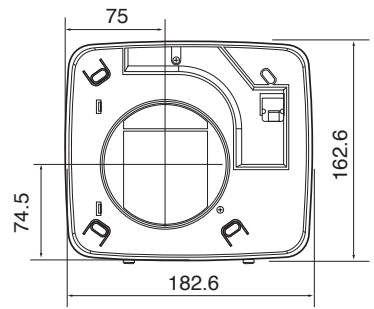

Suitable for New Build and an easy upgrade from old Loovents

A Product with Pedigree

- **Practical:** Surface or recessed, portrait or landscape mounting
- **Reliable:** At least 40,000 hours constant operation
- **Useful:** No noise magnetic anti-backdraught flap
- **Quick:** Fast to fit and interchangeable with older versions
- **Safe:** Anti-strangle pull cord, electrical cut out when cover removed
- **Eco:** Made of 100% recyclable materials

Many options – A Fan for all reasons

Intermittent

Loovent eco T

Loovent eco HT

Loovent eco MST

Intermittent SELV

Loovent eco SELV

Loovent eco SELV HT

Continuous dMEV

Loovent eco dMEV T

Loovent eco dMEV HT

Continuous SELV dMEV

Loovent eco SELV dMEV T

Loovent eco SELV dMEV HT

Specification	eco T	eco HT	eco MST	eco dMEV		
Operation mode		intermittent		continuous		
Controls	timer	humidity timer	motion sensor timer	timer / humidity sensor		
Air flow low/boost [m³/h]		62 / 112		25 / 54	32 / 54	58 / 112
Air flow low/boost [l/s]		17 / 31		7 / 15	9 / 15	16 / 31
Nominal power [W]		3.6 / 12.0		2.8 / 8.9	3.0 / 8.9	2.8 / 12
Nominal current [A]			3.0			
Sound pressure [dB(A)]		29 / 47		25 / 46	25 / 46	28 / 46
Specific Fan Power [W/l/s]		0.21 / 0.40		0.40 / 0.59	0.32 / 0.59	0.17 / 0.40
Building regulation ADF		compliant		compliant and SAP eligible		
Duct diameter [mm]			100			
Fan type			centrifugal			
Ingress protection rating			IPX5			
Supply voltage			100/240 V - 50/60 Hz or 12 V DC (SELV version)			
Dimensions HxWxD [mm]			167 x 187 x 138			
Weight [kg]			1.0			
Part number	240 V	72684305 (T)	72684306 (HT)	72684307 (MST)	72684308 (T)	
					72684311 (HT)	
	12 V	72684309 (SELV T)	72684310 (SELV HT)	N/A	72684312 (SELV T)	
					72684313 (SELV HT)	

Call: 01494 560800

Visit: airflow.com

Airflow Developments Limited
Aidelle House, Lancaster Road,
Cressex Business Park,
High Wycombe, Buckinghamshire,
United Kingdom, HP12 3QP

E-mail: info@airflow.com
Telephone: +44 (0) 1494 525252

airflow.com

80000784 - Issue1 02/18