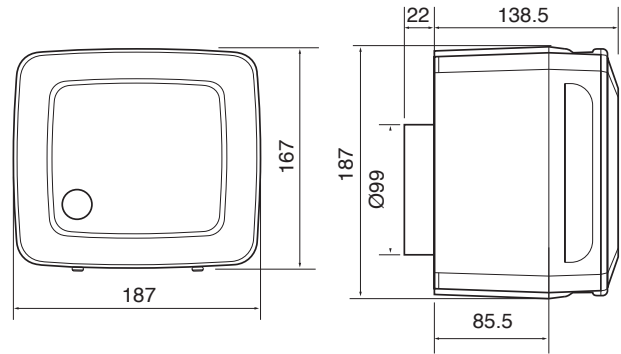

Suitable for New Build and an easy upgrade from old Loovents

A Product with Pedigree

- **Practical:** Surface or recessed, portrait or landscape mounting
- **Reliable:** At least 40,000 hours constant operation
- **Useful:** No noise magnetic anti-backdraught flap
- **Quick:** Fast to fit and interchangeable with older versions
- **Safe:** Anti-strangle pull cord, electrical cut out when cover removed
- **Eco:** Made of 100% recyclable materials

Many options – A Fan for all reasons

Intermittent

Loovent eco T

Loovent eco HT

Loovent eco MST

Intermittent SELV

Loovent eco SELV

Loovent eco SELV HT

Continuous dMEV

Loovent eco dMEV T

Loovent eco dMEV HT

Continuous SELV dMEV

Loovent eco SELV dMEV T

Loovent eco SELV dMEV HT

Specification	eco T	eco HT	eco MST	eco dMEV		
Operation mode		intermittent		continuous		
Controls	timer	humidity timer	motion sensor timer	timer / humidity sensor		
Air flow low/boost [m³/h]		62 / 112		25 / 54	32 / 54	58 / 112
Air flow low/boost [l/s]		17 / 31		7 / 15	9 / 15	16 / 31
Nominal power [W]		3.6 / 12.0		2.8 / 8.9	3.0 / 8.9	2.8 / 12
Nominal current [A]			3.0			
Sound pressure [dB(A)]		29 / 47		25 / 46	25 / 46	28 / 46
Specific Fan Power [W/l/s]		0.21 / 0.40		0.40 / 0.59	0.32 / 0.59	0.17 / 0.40
Building regulation ADF		compliant		compliant and SAP eligible		
Duct diameter [mm]			100			
Fan type			centrifugal			
Ingress protection rating			IPX5			
Supply voltage			100/240 V - 50/60 Hz or 12 V DC (SELV version)			
Dimensions HxWxD [mm]			167 x 187 x 138			
Weight [kg]			1.0			
Part number	240 V	72684305 (T)	72684306 (HT)	72684307 (MST)	72684308 (T)	
					72684311 (HT)	
	12 V	72684309 (SELV T)	72684310 (SELV HT)	N/A	72684312 (SELV T)	
					72684313 (SELV HT)	

Call: 01494 560800

Visit: airflow.com

Airflow Developments Limited
Aidelle House, Lancaster Road,
Cressex Business Park,
High Wycombe, Buckinghamshire,
United Kingdom, HP12 3QP

E-mail: info@airflow.com
Telephone: +44 (0) 1494 525252

airflow.com

80000784 - Issue1 02/18