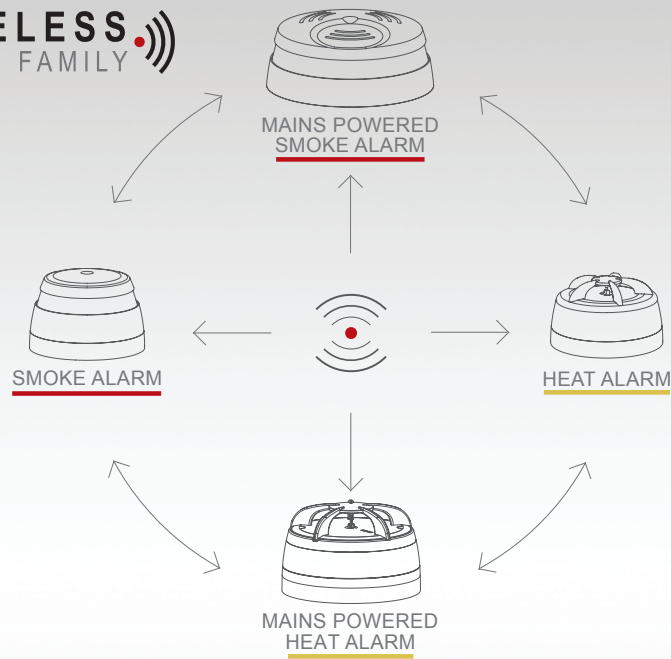

This can enable essential and lifesaving connections to be made and provide protection and safety to vulnerable occupants when faced with a fire hazard in the property.

When a fire event is detected in a property, the relay interface unit allows connected external devices to be activated.

CONTACT

www.kiddesafetyeurope.co.uk

MANUFACTURER

Carrier Fire & Security Danmark A/S

CAVIUS

RELAY INTERFACE

WIRELESS
ALARM FAMILY

RF Signal input