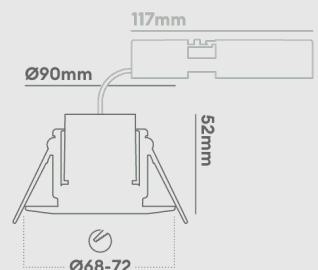

LED driver

N/A (integrated SELV driver)	220-240V	N/A	Yes (mains)	1 (Ceiling only)	N/A	N/A

Beam angle: 55°