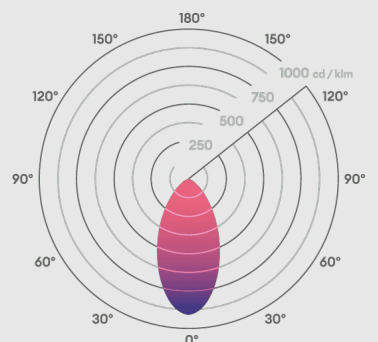

LED driver

N/A (integrated SELV driver)	220-240V	N/A	Yes (mains)	1 (Ceiling only)	N/A	N/A

Beam angle: 55°