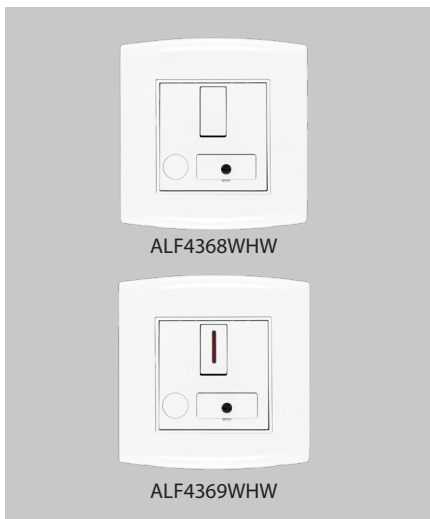

Connection Units

ALF4368WHW

ALF4369WHW

Dimmers

1. **ALF4615/2WHW** 1 Gang 2 Way 500W 50Hz Push on/off Rotary Dimmers
2. **ALF4625/2WHW** 2 Gang 2 Way 500W 50Hz Push on/off Rotary Dimmers

Fits 35mm back box

13A Connection Units

1. **ALF4368WHW** 13A Switched DP Flex Outlet
2. **ALF4369WHW** 13A Switched DP Flex Outlet With Indicator

Fits 35mm back box