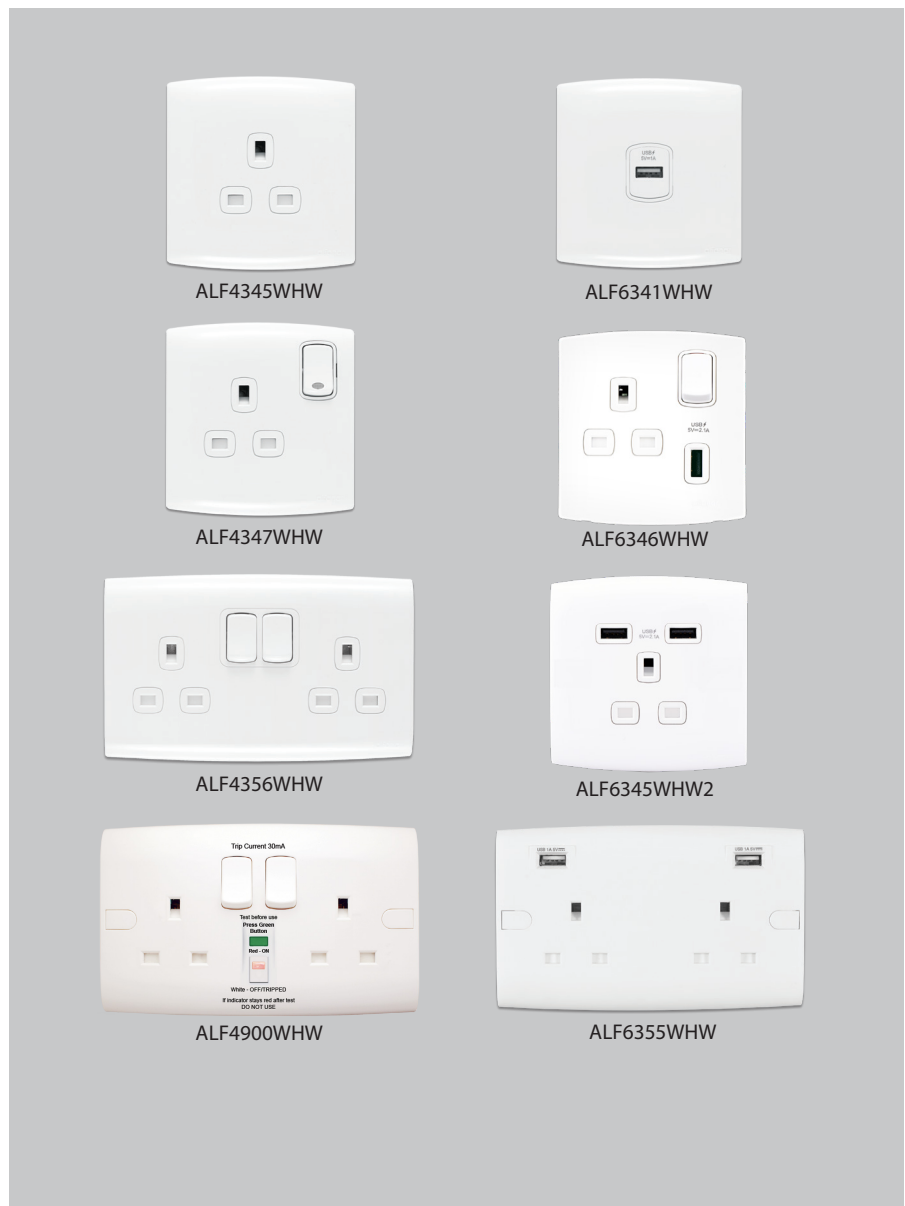

Sockets

ALF4345WHW

ALF6341WHW

ALF4347WHW

ALF6346WHW

ALF4356WHW

ALF6345WHW2

ALF4900WHW

ALF6355WHW

13A Socket Outlets

ALF4345WHW	1 Gang 13A Socket
ALF4346WHW	1 Gang 13A Switched Socket
ALF4347WHW	1 Gang 13A Switched Socket With Indicator
ALF4356WHW	2 Gang 13A Switched Socket
ALF4357WHW	2 Gang 13A Switched Socket With Indicator

Fits 25mm back box

13A RCD

ALF4900WHW	2 Gang 13A DP 30mA (Latching)

Fits 35mm back box

15A Switched Socket

ALF4337WHW	1 Gang 15A DP 3Pin Indicator

Fits 35mm back box

USB Socket Outlets

ALF6341WHW	1 Gang 1 USB 5V/2.1A
ALF6342WHW	2 Gang 2 USB 5V/2.1A
ALF6346WHW	1 Gang Switched Socket + 1 USB 5V/2.1A
ALF6345WHW2	1 Gang Un-switched Socket + 2 USB 5V/2.1A
ALF6355WHW	2 Gang Un-switched Socket + 2 USB 5V/2.1A

Fits 35mm back box