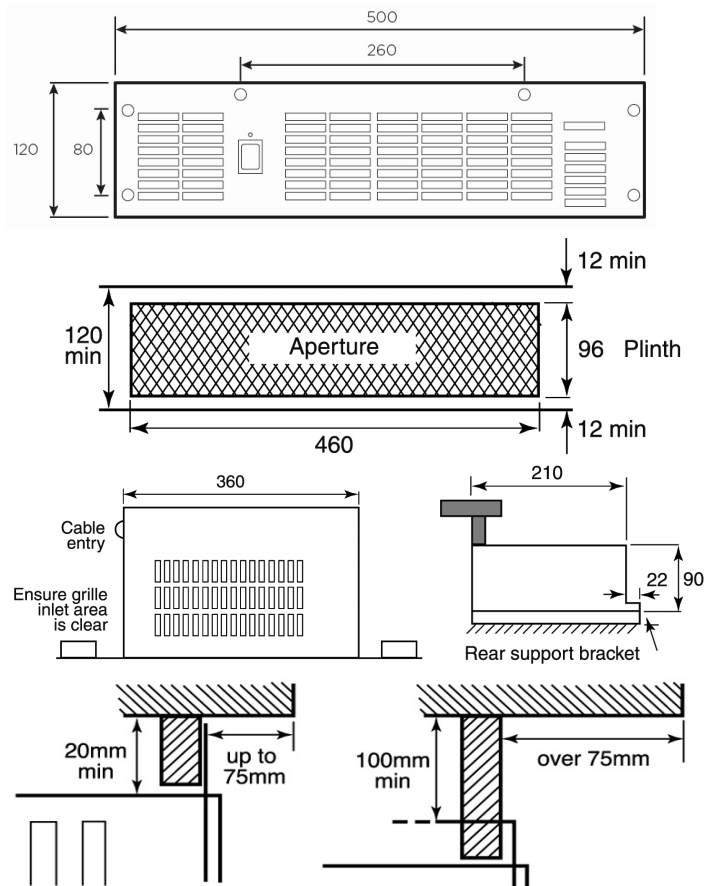

Dimensions

Warranty & Approvals

Approvals	CE, BEAB
Warranty	2 Years
Country of Origin	Ireland
Manufacturer	Glen Dimplex Heating & Ventilation (GDC Group Ltd)