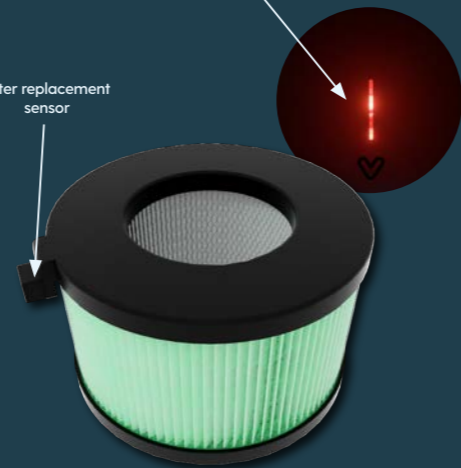

The Pebble® HEPA Filter

When the smart iHEPA filter needs replacing in the Pebble Plug & Play, the hand dryer will tell you it's time.

It's the only machine on the market to let you know you need to change the old filter for a new one - so you can ensure your dryer is always only ever pumping out clean air!

The LED on the front of the Pebble will flash to let you know when it's time to change the HEPA Filter

Filter replacement sensor