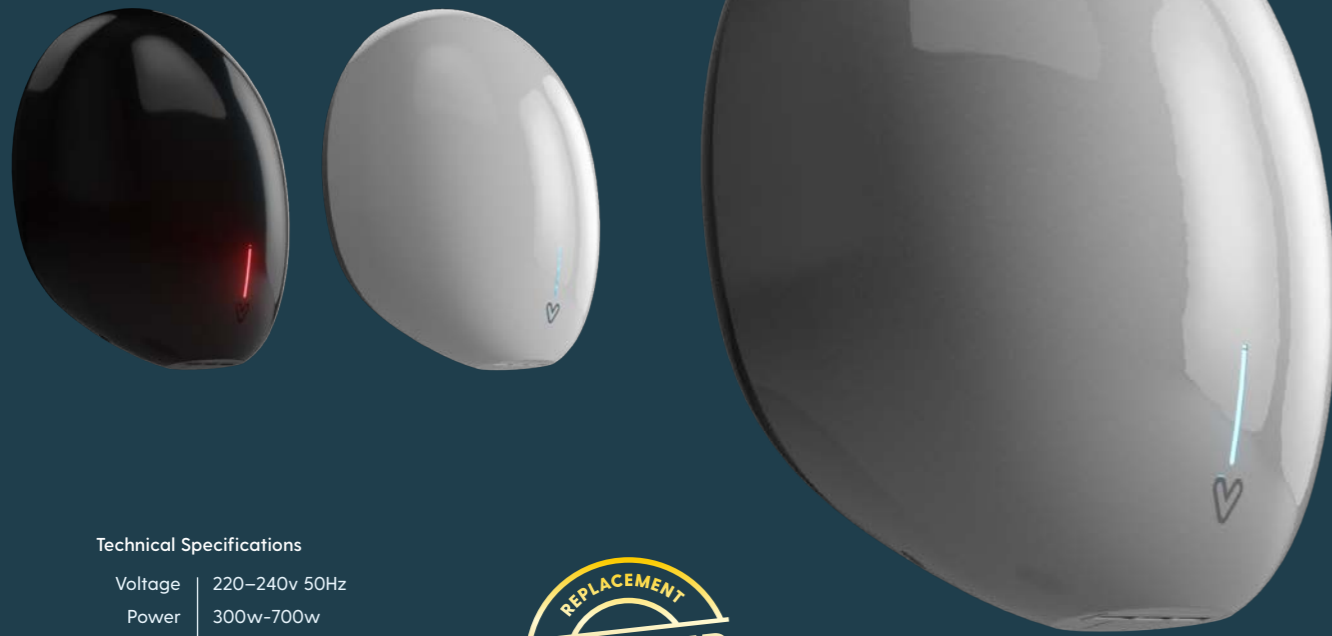

Pebble[®]
True Plug & Play

Everything Hand Dryers[®]

limited edition

Pebble® Plug & Play Black

Pebble® Plug & Play White

Pebble® Plug & Play

Technical Specifications

Voltage	220–240v 50Hz
Power	300w–700w
Net Weight	2.6Kg
Dimensions D x W x L	145 x 271 x 323mm
Noise level	72dB at 1m
Cover material	F/R ABS

Outstanding design coupled with next generation engineering, it's instantly a best in class hand dryer.

The Pebble is the only hand dryer to offer true multi-product Plug & Play functionality. It has a low environmental impact without compromising on style or efficiency – producing 90% less CO² compared to other hand dryers.