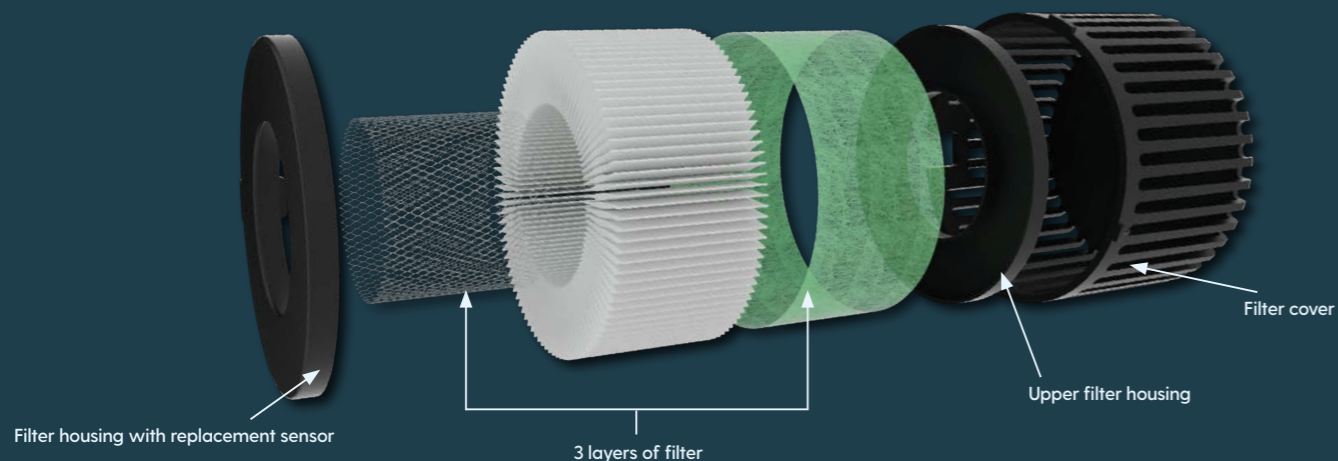

The Pebble® HEPA Filter

When the smart iHEPA filter needs replacing in the Pebble Plug & Play, the hand dryer will tell you it's time.

It's the only machine on the market to let you know you need to change the old filter for a new one - so you can ensure your dryer is always only ever pumping out clean air!

The LED on the front of the Pebble will flash to let you know when it's time to change the HEPA Filter

Filter replacement sensor